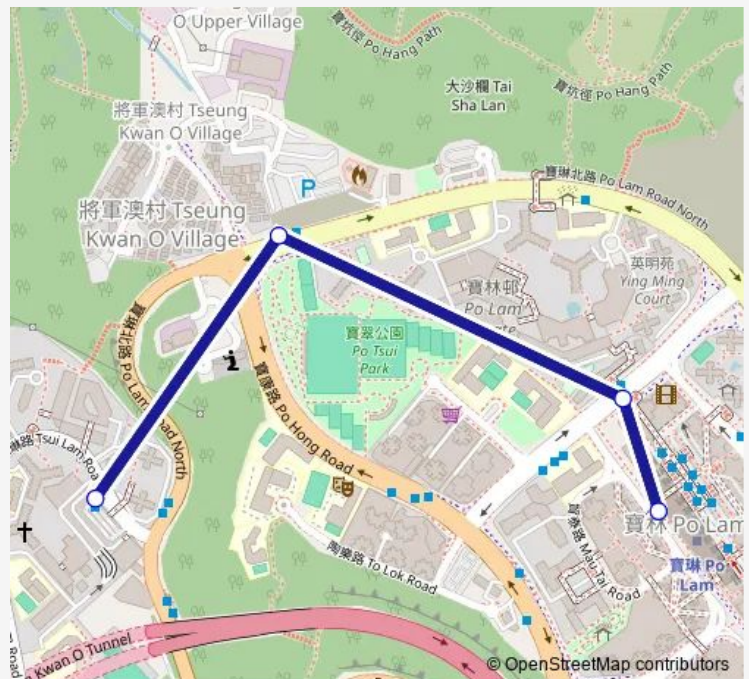

PO LAM Road North, Outside LOK SIN Tong LAU TAK Primary School|Po LAM Road North, Near LOK SIN Tong LAU TAK Primary School|Po LAM Road North Outside PO YAN House OF PO LAM Estate|Ying Ming Court

TSUI LAM BUS TERMINUS

### Route schedule

MAU YIP Road, Near PO LAM Station|Po LAM Station — TSUI LAM BUS TERMINUS

Monday	06:10-22:30
Tuesday	06:10-22:30
Wednesday	06:10-22:30
Thursday	06:10-22:30
Friday	06:10-22:30
Saturday	06:10-22:30
Sunday	06:10-22:30

### Route info

Direction: MAU YIP Road, Near PO LAM Station|Po LAM Station

Stops: 4

Trip Duration: 0 hour 6 min

17M — PO LAM Station - Tsui Lam