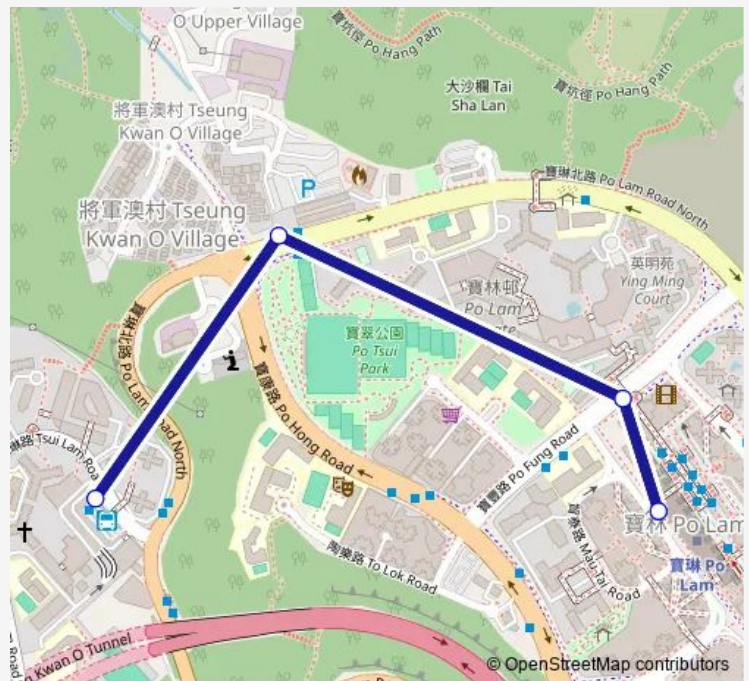

PO Fung Road, Outside PO LAM Estate|Po KIM House

PO LAM Road North, Outside LOK SIN Tong LAU TAK Primary School|Po LAM Road North, Near LOK SIN Tong LAU TAK Primary School|Po LAM Road North Outside PO YAN House OF PO LAM Estate|Ying Ming Court

Tsui LAM BUS Terminus

Route schedule

MAU YIP Road, Near PO LAM Station|Po LAM Station — Tsui LAM BUS Terminus

Monday	06:10-22:30
Tuesday	06:10-22:30
Wednesday	06:10-22:30
Thursday	06:10-22:30
Friday	06:10-22:30
Saturday	06:10-22:30
Sunday	06:10-22:30

Route info

Direction: MAU YIP Road, Near PO LAM Station|Po LAM Station

Stops: 4

Trip Duration: 0 hour 6 min

■ 17m — PO LAM Station - Tsui Lam

Direction

Tsui LAM BUS Terminus — MAU YIP Road, Near PO LAM Station|Po LAM Station

Tuesday 05:45-22:30

Wednesday 05:45-22:30

Thursday 05:45-22:30

Friday 05:45-22:30

Saturday 05:45-22:30

Sunday 05:45-22:30

Route info

Direction: Tsui LAM BUS Terminus