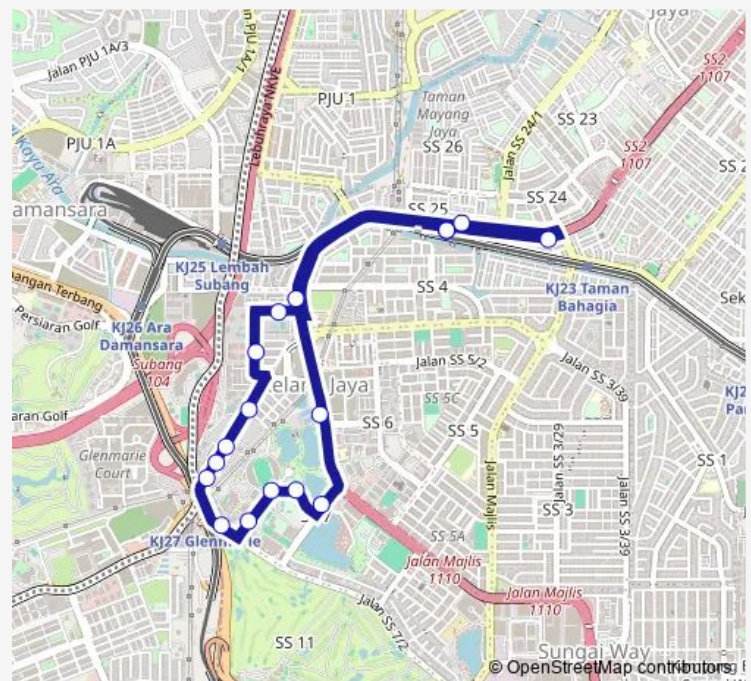

Pj585 LRT Kelana Jaya — Pj585 LRT Kelana Jaya

Monday 06:00-21:30

Tuesday 06:00-21:30

Wednesday 06:00-21:30

Thursday 06:00-21:30

Friday 06:00-21:30

Saturday 06:00-21:30

Sunday 06:00-21:30

Route info

Direction: Pj585 LRT Kelana Jaya

Stops: 17

Trip Duration: 0 hour 20 min

T781 Bus time schedules and route maps are available in an offline PDF at busmaps.com. Use the busmaps.com website to see live bus times, train schedule or subway schedule, and step-by-step directions for all public transit in Petaling Jaya