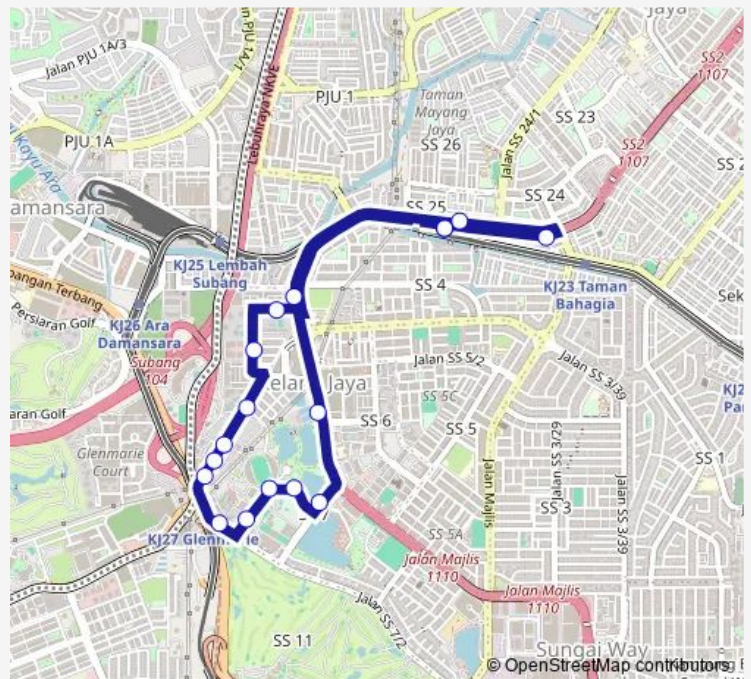

Pj585 LRT Kelana Jaya — Pj585 LRT Kelana Jaya

Monday 06:00-21:30

Tuesday 06:00-21:30

Wednesday 06:00-21:30

Thursday 06:00-21:30

Friday 06:00-21:30

Saturday 06:00-21:30

Sunday 06:00-21:30

Route info

Direction: Pj585 LRT Kelana Jaya

Stops: 17

Trip Duration: 0 hour 20 min

T781 — Stesen LRT Kelana Jaya ~ Kelana Centre Point **BusMaps**

T781 Bus time schedules and route maps are available in an offline PDF at [busmaps.com](https://busmaps.com). Use the [busmaps.com](https://busmaps.com) website to see live bus times, train schedule or subway schedule, and step-by-step directions for all public transit in Petaling Jaya