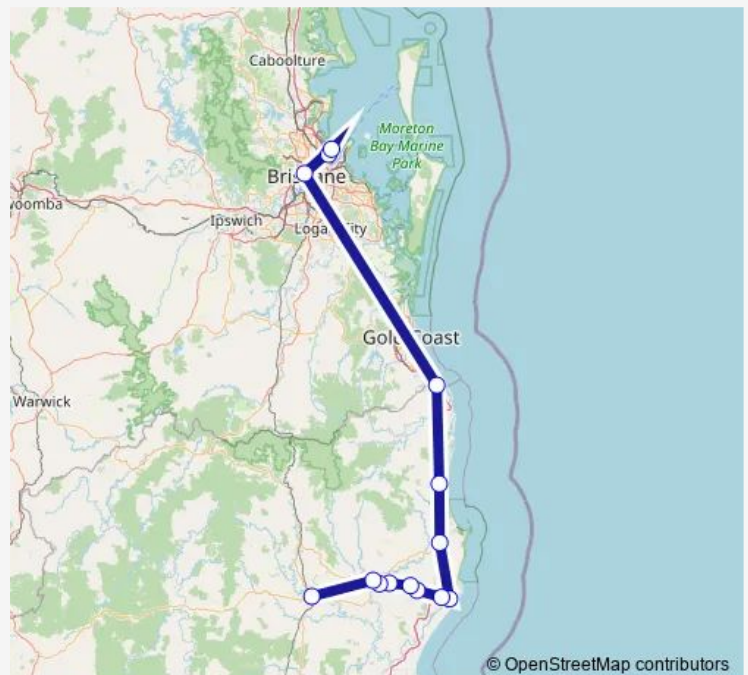

Bus Southbound - Brisbane Int. to Casino

[Go to website](#)

Direction

Brisbane International Airport — Casino CBD Visitor Centre

14 stops

[Open route schedule](#)

Brisbane International Airport

Brisbane Domestic Airport

Goonellabah James Rd Bus Stop

Lismore Southern Cross University

Lismore Transit Centre

Casino CBD Visitor Centre

Route schedule

Brisbane International Airport — Casino CBD Visitor Centre

Monday 09:15-14:45

Tuesday 09:15-14:45

Wednesday 09:15-14:45

Thursday 09:15-14:45

Friday 09:15-14:45

Saturday 09:15-14:45

Sunday 09:15-14:45

Route info

Direction: Brisbane International Airport

Stops: 14

Trip Duration: 4 hour 55 min

Southbound - Brisbane Int. to Casino

Bus time schedules and route maps are available in an offline PDF at busmaps.com. Use the busmaps.com website to see live bus times, train schedule or subway schedule, and step-by-step directions for all public transit in Brisbane