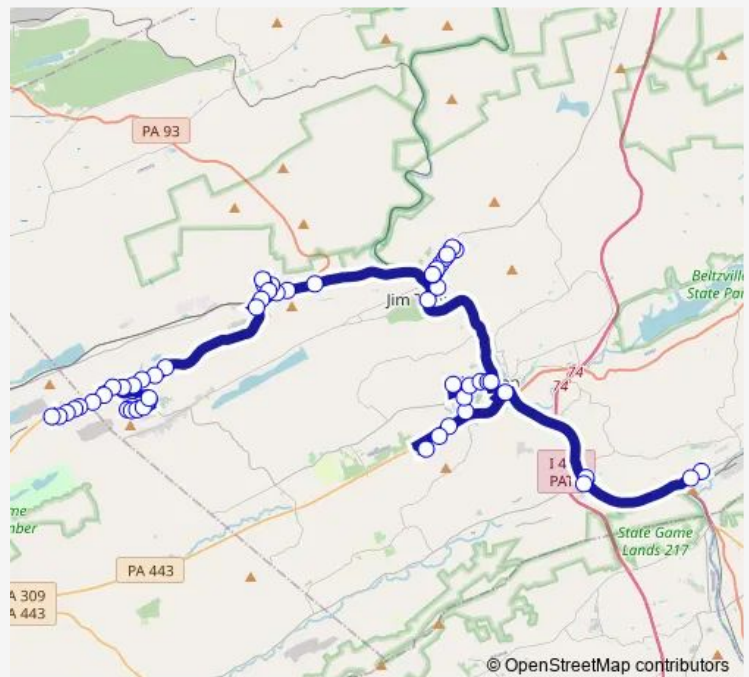

Direction

Miner's Hospital — 3rd at Delaware Sb

67 stops

[Open route schedule](#)

- Miner's Hospital
- Phillips at 6th Eb
- Phillips at 4th Eb
- Phillips at 2nd Eb
- Black Diamond Park Eb
- Boyer's Eb
- Bertsch at Sharpe Eb
- Panther Valley Mini Mall Eb
- Pine at Hazard Sb
- White at Oak Wb
- White at Market Wb
- White at Poplar Wb
- Linden at Ludlow Sb
- Ludlow at Poplar Eb
- Ludlow Park Eb
- Ludlow at Chestnut Eb
- Pine at Fell Nb
- Bertsch at Walnut Eb
- Lansford Midrise
- Patterson at Pardee Eb
- Lansford Townhouses Eb

Route schedule

Miner's Hospital — 3rd at Delaware Sb

Monday	09:15-13:15
Tuesday	—
Wednesday	09:15-13:15
Thursday	—
Friday	09:15-13:15
Saturday	—
Sunday	—

Route info

Direction: Miner's Hospital

Stops: 67

Trip Duration: 1 hour 45 min

Wednesday 08:55-15:15

Thursday —

Friday 08:55-15:15

Saturday —

Sunday —

Route info

Direction: 3rd at Delaware Sb

Stops: 61

Saturday —

Sunday —

Route info

Direction: Miner's Hospital

Stops: 16

Trip Duration: 0 hour 25 min

701 - Coaldale - Palmerton Bus time schedules and route maps are available in an offline PDF at busmaps.com. Use the busmaps.com website to see live bus times, train schedule or subway schedule, and step-by-step directions for all public transit in Jim Thorpe