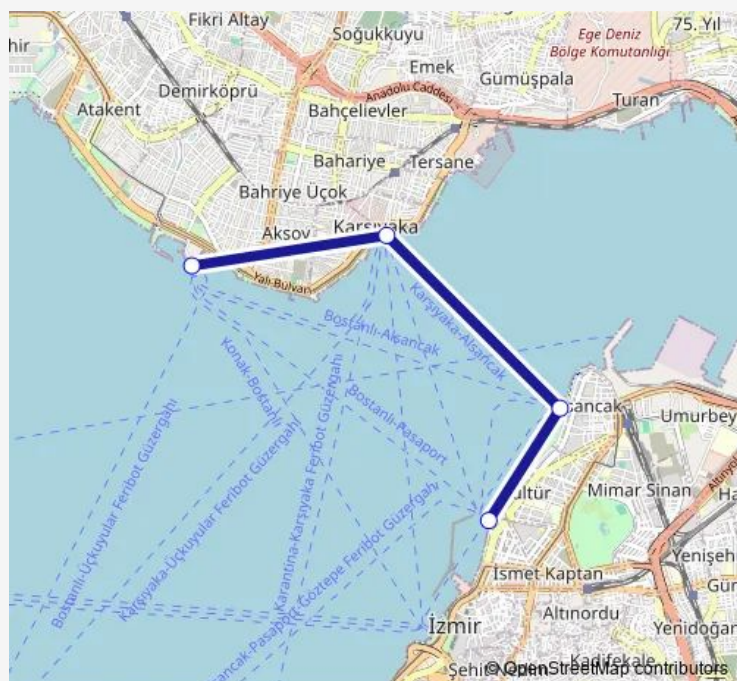

Sunday

—

Route info

Direction: Pasaport İskelesi

Stops: 4

Trip Duration: 0 hour 35 min

Direction

Bostanlı İskelesi — Alsancak İskelesi

4 stops

[Open route schedule](#)

Bostanlı İskelesi

Karşıyaka İskelesi

Pasaport İskelesi

Alsancak İskelesi

Route schedule

Bostanlı İskelesi — Alsancak İskelesi