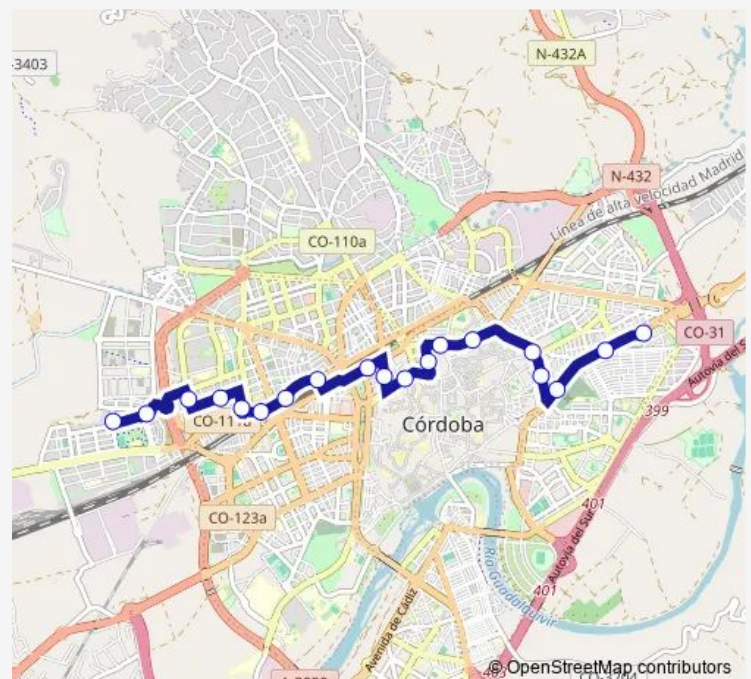

### Route schedule

Fidiana — María La Talegona

Monday 06:10-23:00

Tuesday 06:10-23:00

Wednesday 06:10-23:00

Thursday 06:10-23:00

Friday 06:10-23:00

Saturday 06:20-23:00

### Route info

Direction: Fidiana

Stops: 23

Trip Duration: 0 hour 31 min

04 — L04: Fidiana - Renfe - Miralbaida

Miralbaida

María La Talegona

## Direction

María La Talegona — Fidiana

19 stops

[Open route schedule](#)

María La Talegona

Paseo de los Verdiales D.C.

Isla Graciosa

Isla Fuerteventura D.C.

## Route info

Direction: María La Talegona

Stops: 19

Trip Duration: 0 hour 32 min

04 Bus time schedules and route maps are available in an offline PDF at [busmaps.com](https://busmaps.com). Use the [busmaps.com](https://busmaps.com) website to see live bus times, train schedule or subway schedule, and step-by-step directions for all public transit in Cordoba