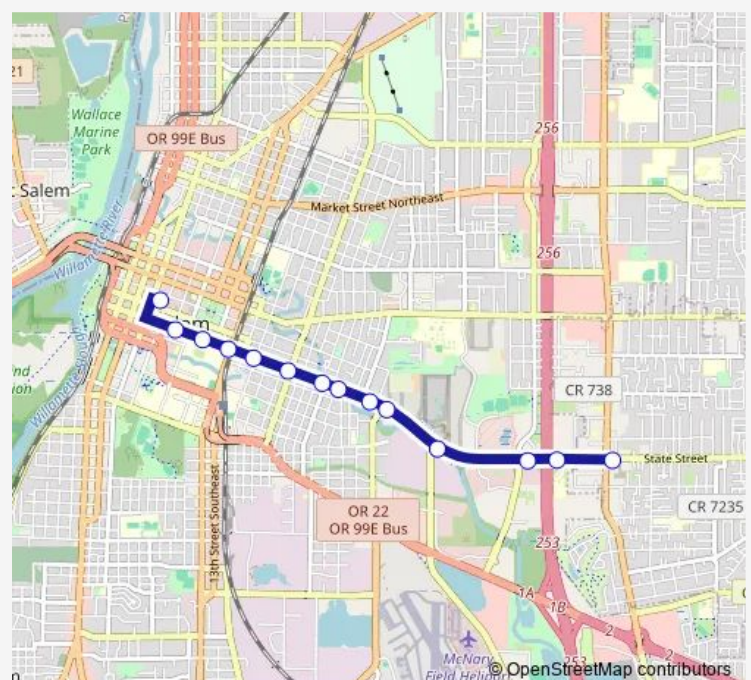

### Route schedule

State @ Lancaster (Eastbound) — Downtown Transit Center - Bay H

Monday 05:42-23:12

Tuesday 05:42-23:12

Wednesday 05:42-23:12

Thursday 05:42-23:12

Friday 05:42-23:12

Saturday 06:12-21:12

### Route info

Direction: State @ Lancaster (Eastbound)

Stops: 31

Trip Duration: 0 hour 32 min

04 — State Street

State @ 24th

State @ 23rd

State @ 21st

## Route schedule

Downtown Transit Center - Bay H — State @ Lancaster (Eastbound)

Monday 05:36-23:00

Tuesday 05:36-23:00

Wednesday 05:36-23:00

Thursday 05:36-23:00

Friday 05:36-23:00

Saturday 06:06-21:00

## Route info

Direction: Downtown Transit Center - Bay H

Stops: 14

Trip Duration: 0 hour 12 min

04 Bus time schedules and route maps are available in an offline PDF at [busmaps.com](http://busmaps.com). Use the [busmaps.com](http://busmaps.com) website to see live bus times, train schedule or subway schedule, and step-by-step directions for all public transit in Salem