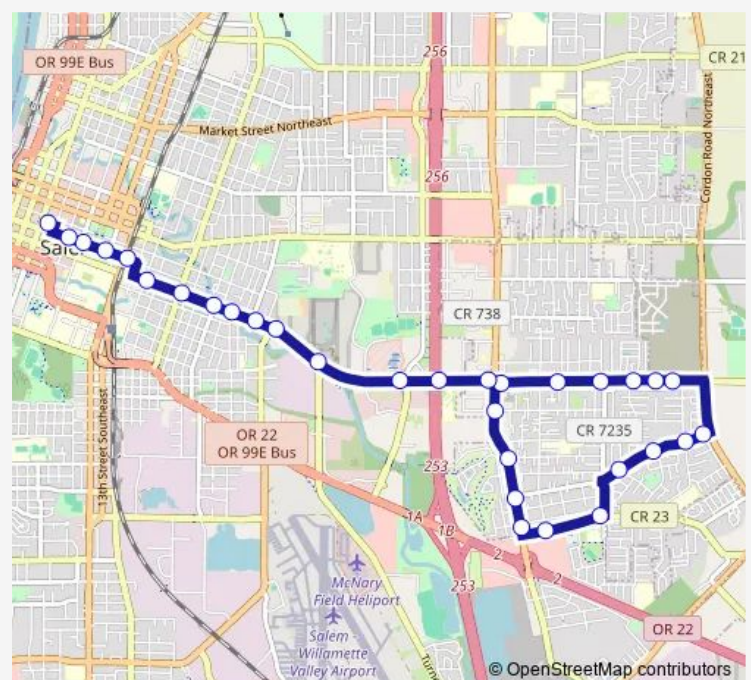

State @ Hawthorne

State @ Airport Rd

State @ 25th

Route schedule

State @ Lancaster (Eastbound) — Downtown Transit Center - Bay H

Monday 05:42-23:12

Tuesday 05:42-23:12

Wednesday 05:42-23:12

Thursday 05:42-23:12

Friday 05:42-23:12

Saturday 06:12-21:12

Sunday —

Route info

Direction: State @ Lancaster (Eastbound)

Stops: 31

Trip Duration: 0 hour 33 min

04 — State Street

State @ 24th

State @ 23rd

State @ 21st

State @ 17th

State @ 14th

Court @ 12th

Court @ Capitol

Court @ Winter

Court @ Cottage

Downtown Transit Center - Bay H

Direction

Downtown Transit Center - Bay H — State @ Lancaster (Eastbound)

14 stops

[Open route schedule](#)

Downtown Transit Center - Bay H