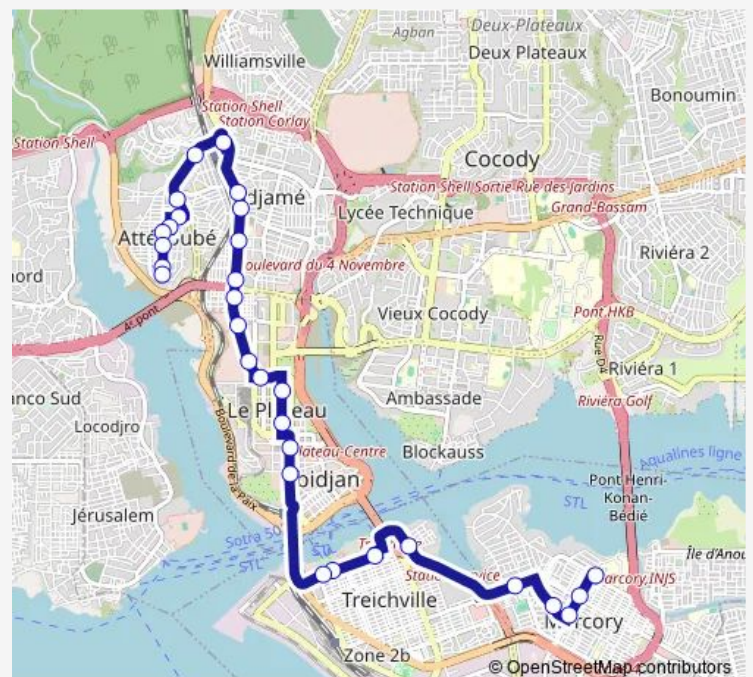

Thursday 06:00

Friday 06:00

Saturday 06:00

Sunday 06:00

Route info

Direction: Gare Marcory

Stops: 30

Trip Duration: 1 hour 14 min

04 — Terminus Attecoube ↔ Gare Marcory

Gare Nord

Carrefour Pharmacie Agban

Carrefour Attécoubé

Station Afriquia

Arrêt Baci

Marché Attécoubé

Pharmacie Montana

Arrêt avant terminus

Terminus 04

Direction

Terminus Attécoubé — Gare Marcory

32 stops

[Open route schedule](#)

Terminus Attécoubé

Mairie Attécoubé

Route info

Direction: Terminus Attécoubé

Stops: 32

Trip Duration: 1 hour 45 min

Carrefour Entente

Arret Belleville

Pharmacie des Lagunes

Hôtel Hamanieh