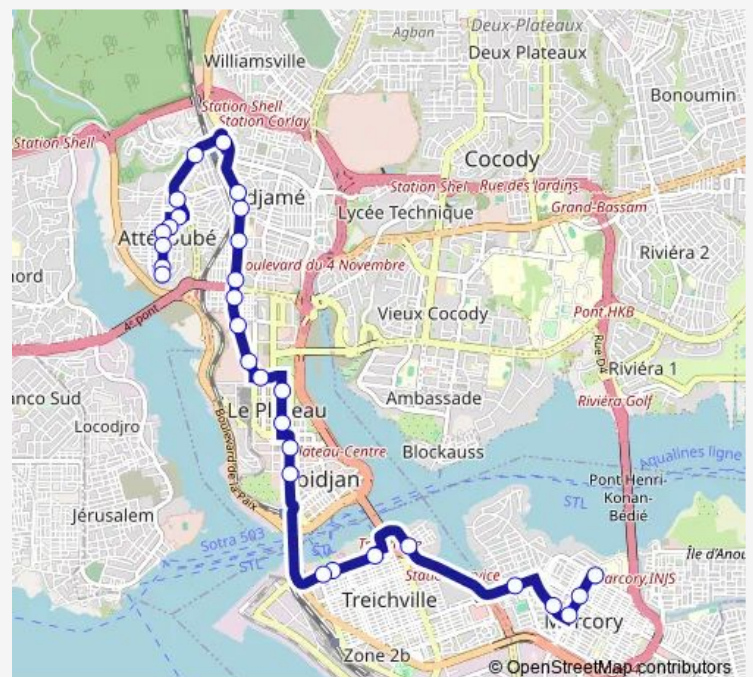

EPP Satigui

Pharmacie Banco

Mosquée Adjamé

Route schedule

Gare Marcory — Terminus 04

Monday	06:00
Tuesday	06:00
Wednesday	06:00
Thursday	06:00
Friday	06:00
Saturday	06:00
Sunday	06:00

Route info

Direction: Gare Marcory

Stops: 30

Trip Duration: 1 hour 14 min

■ 04 — Terminus Attecoube ↔ Gare Marcory

Gare Nord

Carrefour Pharmacie Agban

Carrefour Attécoubé

Station Afriquia

Arrêt Baci

Marché Attécoubé

Pharmacie Montana

Arrêt avant terminus

Terminus 04

Direction

Terminus Attécoubé — Gare Marcory

32 stops

[Open route schedule](#)

Saturday 06:00

Sunday 06:00

Route info

Direction: Terminus Attécoubé

Stops: 32

Trip Duration: 1 hour 45 min

Carrefour Entente

Arret Belleville