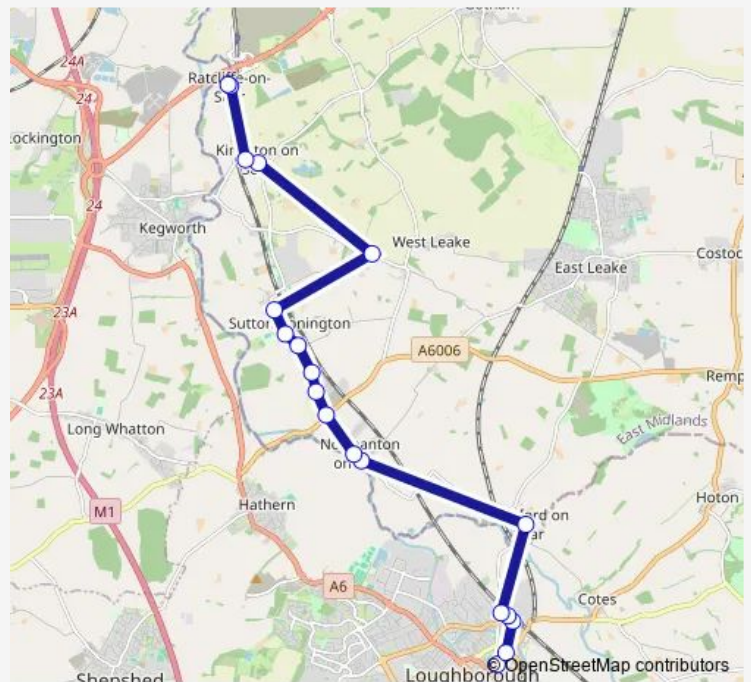

Bus 04 Ratcliffe On Soar - Loughborough

[Go to website](#)

Direction

undefined — undefined

0 stops

[Open route schedule](#)

Route schedule

undefined — undefined

Monday	—
Tuesday	—
Wednesday	—
Thursday	12:45
Friday	—
Saturday	—
Sunday	—

Route info

Direction:

Stops: 0

Trip Duration: — min

■ 04 — Ratcliffe On Soar - Loughborough

Direction

undefined — undefined

0 stops

[Open route schedule](#)**Route schedule**

undefined — undefined

Monday	—
Tuesday	—
Wednesday	—
Thursday	10:30
Friday	—
Saturday	—
Sunday	—

Route info

Direction:

Stops: 0

Trip Duration: — min

The schedule is provided in the local timezone. Times with "(+1)" indicate departures on the next day.

PDF file created on 2025-01-16

2024 BusMaps.com - All Rights Reserved