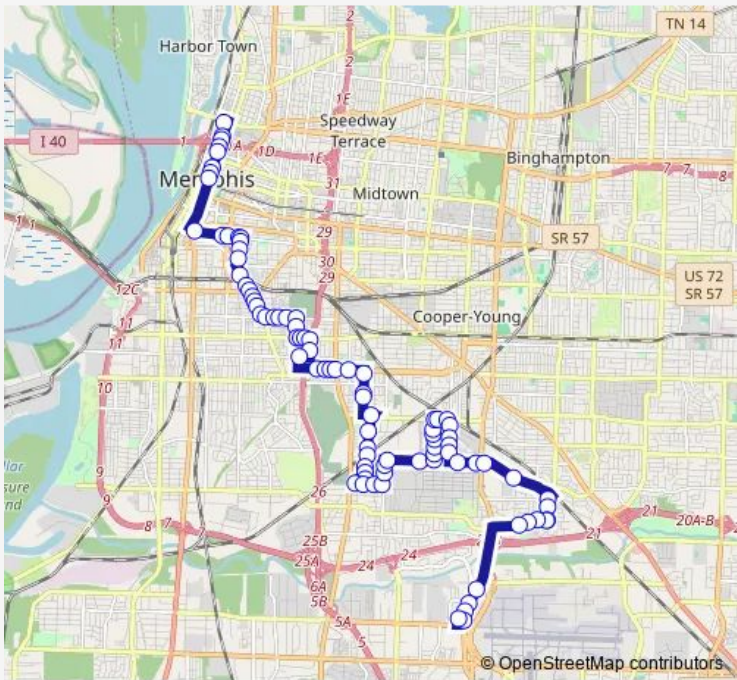

Bus 04 Walker

[Go to website](#)

Direction
 Airways Transit Center — William Hudson Transit Center
 87 stops
[Open route schedule](#)

- Airways Transit Center
- Ketchum@Pendleton
- Frisco@Imogene
- Frisco@Charjean
- Frisco@Charjean
- Dunn@Airways
- Dunn@Custer
- Dunn@Custer
- Castalia@Dunn
- Castalia@Keltner
- Castalia@Keltner
- Castalia@Frisco
- Person@Castaila
- Person@Glory
- Lapaloma@Person
- Lapaloma@Frisco
- Lapaloma@Carver
- Lapaloma@Hearst
- Lapaloma@Ferber
- Lapaloma@Dunn
- Dunn@State

Route schedule
 Airways Transit Center — William Hudson Transit Center

Monday	05:48-19:48
Tuesday	05:48-19:48
Wednesday	05:48-19:48
Thursday	05:48-19:48
Friday	05:48-19:48
Saturday	09:48-16:48
Sunday	09:48-16:48

Route info
 Direction: Airways Transit Center
 Stops: 87
 Trip Duration: 0 hour 59 min

04 — Walker BusMaps

Perry@Dunn

Perry@Merlin

Perry@Elliston

Elliston@Rayner

Elliston@Corry

Starr@Warren

Third@Market

Third@Jackson

Third@Overton

William Hudson Transit Center

Direction

William Hudson Transit Center — Airways Transit Center

87 stops

[Open route schedule](#)