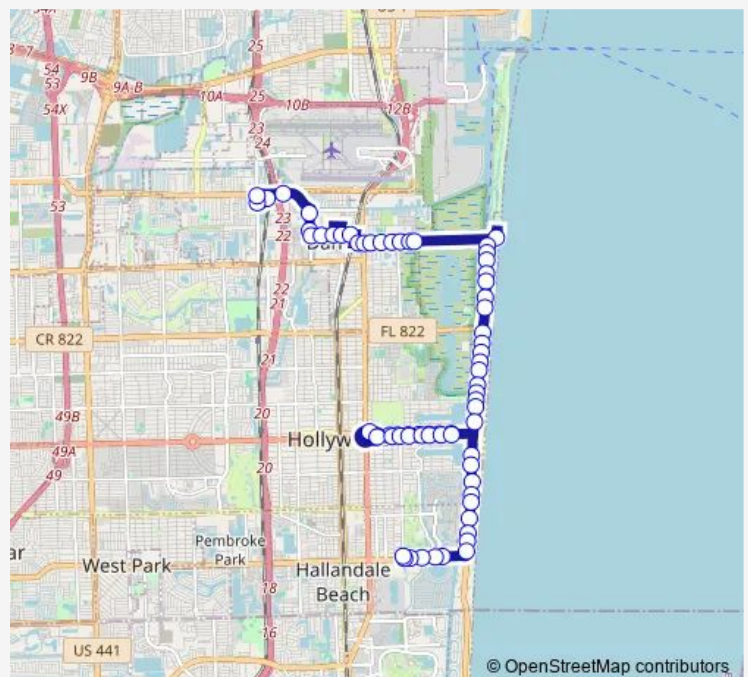

Anglers A/Griffin R

Griffin R/I-95 - (Sheraton Hotel)

Bryan R/Jamaica S

Bryan R/#115

NW 1 S/Bryan R

NW 1 S/NW 14 A

NW 1 S/NW 10 C

NW 1 S/NW 7 A

Dania Beach B/Gulfstream R - (TNT Fireworks)

Dania Beach

A1A/Balboa S

Route schedule

FLL Airport Griffin/TRI-Rail Station — NE 14 A/Hallandale BCH B

Monday 05:15-22:15

Tuesday 05:15-22:15

Wednesday 05:15-22:15

Thursday 05:15-22:15

Friday 05:15-22:15

Saturday 06:00-22:10

Sunday 08:15-21:25

Route info

Direction: FLL Airport Griffin/TRI-Rail Station

Stops: 69

Trip Duration: 0 hour 54 min

04 — South SR A1A Local

A1A/Desoto S

A1A/OAK S

A1A/Allen S

A1A/Custer S

A1A/Green S

A1A/Freedom S

A1A/Sheridan S