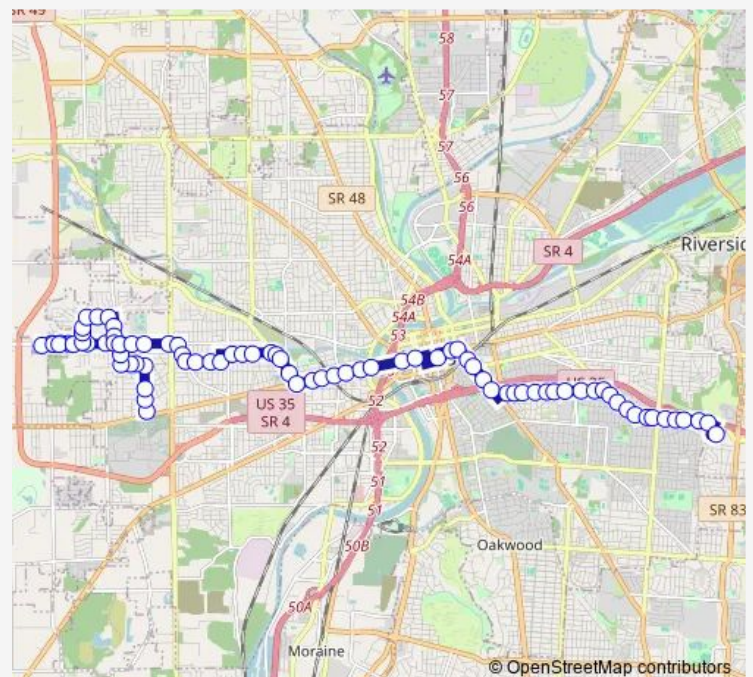

Hoover @ Longvale

Hoover @ Canaan Manor

Hoover @ Scottswood

Hoover @ Genesis Way

Summit Square @ Hoover

Hoover @ 5398 Hoover

Hoover @ Scottswood

Hoover @ Canaan Baptist Church

Graystone @ Hoover

Graystone @ 1132 Graystone

Graystone @ Whaley

Route schedule

Westtown Hub — Easttown Hub

Monday	05:25-00:07 ⁺¹
Tuesday	05:25-00:07 ⁺¹
Wednesday	05:25-00:07 ⁺¹
Thursday	05:25-00:07 ⁺¹
Friday	05:25-00:07 ⁺¹
Saturday	05:25-00:07 ⁺¹
Sunday	05:25-00:07 ⁺¹

Route info

Direction: Westtown Hub

Stops: 82

Trip Duration: 0 hour 54 min

04 — Route 4

Graystone @ Gardendale

Gardendale @ Azalea

Gardendale @ Honeybee

Route info

Direction: Eastown Hub

Stops: 83

Trip Duration: 0 hour 51 min

Wayne @ 5th

Wayne @ 3rd

3RD @ Saint Clair

Wright Stop Plaza - W.B.