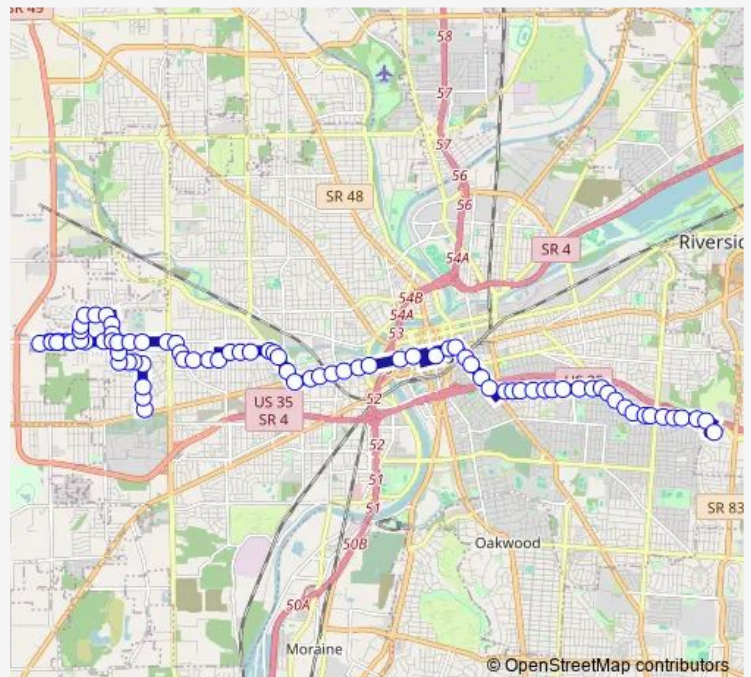

Hoover @ Genesis Way

Summit Square @ Hoover

Hoover @ 5398 Hoover

Hoover @ Scottswood

Hoover @ Canaan Baptist Church

Graystone @ Hoover

Graystone @ 1132 Graystone

Graystone @ Whaley

Route schedule

Westtown Hub — Easttown Hub

Monday	05:25-00:07 ⁺¹
Tuesday	05:25-00:07 ⁺¹
Wednesday	05:25-00:07 ⁺¹
Thursday	05:25-00:07 ⁺¹
Friday	05:25-00:07 ⁺¹
Saturday	05:25-00:07 ⁺¹
Sunday	05:25-00:07 ⁺¹

Route info

Direction: Westtown Hub

Stops: 82

Trip Duration: 0 hour 54 min

04 — Route 4

Graystone @ Gardendale

Gardendale @ Azalea

Gardendale @ Honeybee

Route info

Direction: Eastown Hub

Stops: 83

Trip Duration: 0 hour 54 min

Wayne @ 5th

Wayne @ 3rd

3RD @ Saint Clair

Wright Stop Plaza - W.B.