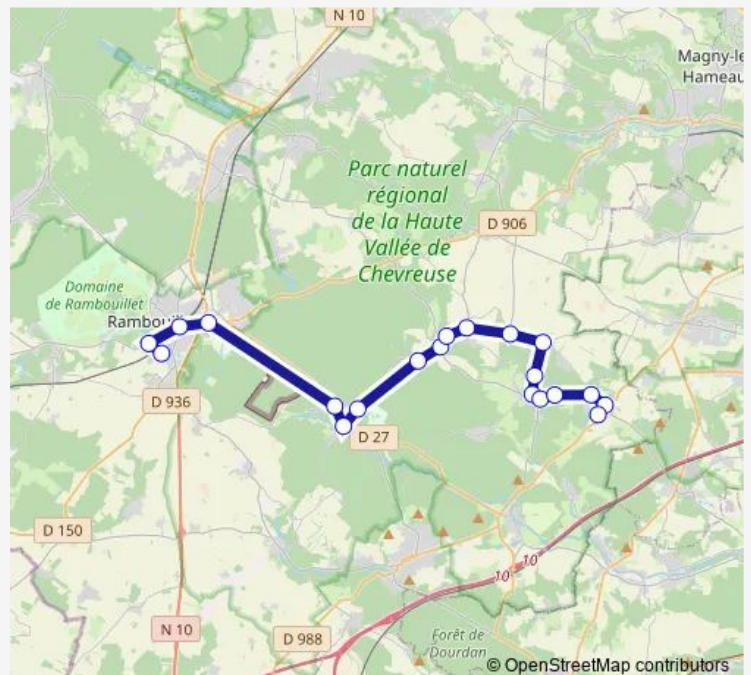

Direction

Collège Racinay — Moulin

7 stops

[Open route schedule](#)

Collège Racinay

Arbouville

Gare de Rambouillet [Prairie]

Giroderie

Croix

Centre

Moulin

Route schedule

Collège Racinay — Moulin

Monday	—
Tuesday	—
Wednesday	13:40
Thursday	16:52-17:50
Friday	16:52-17:50
Saturday	—
Sunday	—

Route info

Direction: Collège Racinay

Stops: 7

Trip Duration: 0 hour 21 min

Direction

Lycée Jules Verne — Gare de Rambouillet [Prairie]

13 stops

[Open route schedule](#)

Lycée Jules Verne

Collège Vignaud

Route info

Direction: Lycée Jules Verne

Stops: 13

Trip Duration: 0 hour 40 min

Direction

Collège des 3 Moulins — Gare de Rambouillet [Prairie]

11 stops

[Open route schedule](#)