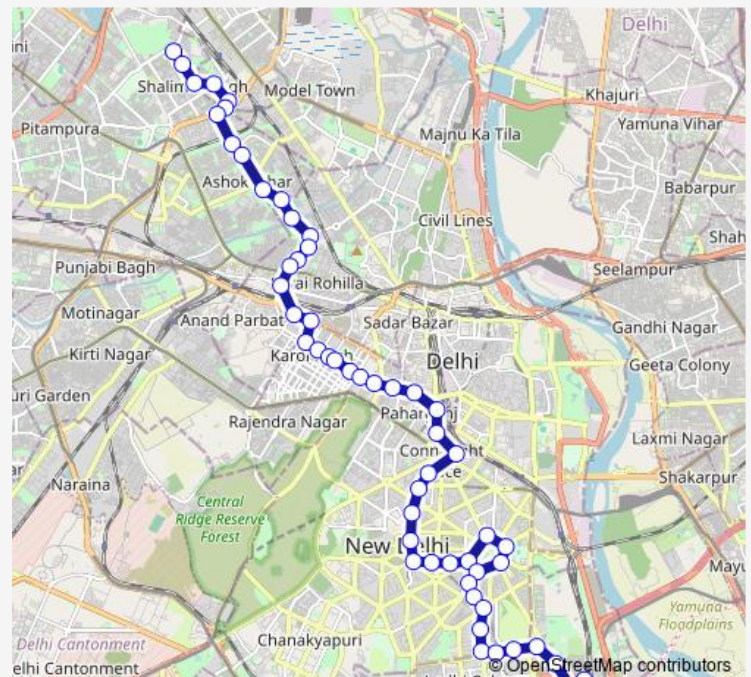

Thursday 05:00-22:41

Friday 05:00-22:41

Saturday 05:00-22:41

Sunday 05:00-22:41

Route info

Direction: Shalimar Bagh BH Block

Stops: 55

Trip Duration: 1 hour 39 min