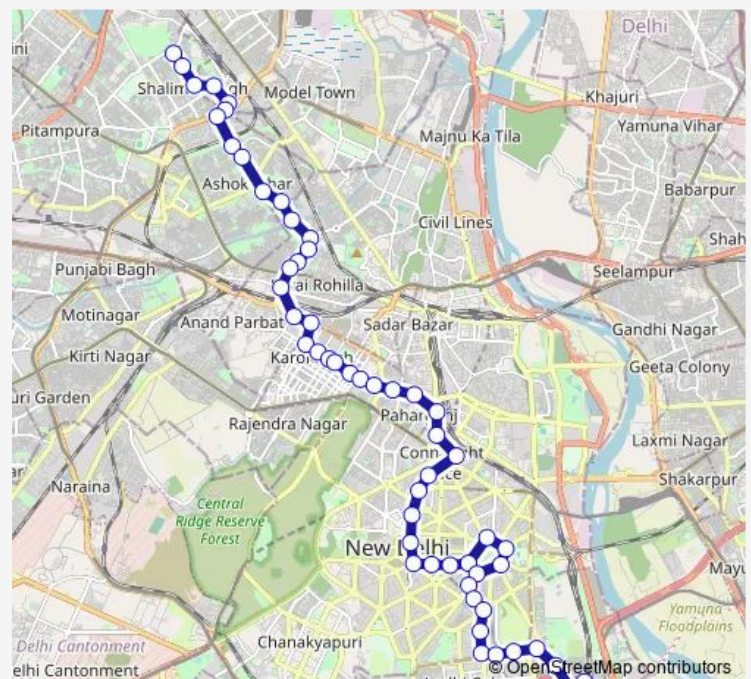

Thursday 05:00-22:41

Friday 05:00-22:41

Saturday 05:00-22:41

Sunday 05:00-22:41

Route info

Direction: Shalimar Bagh BH Block

Stops: 55

Trip Duration: 1 hour 39 min