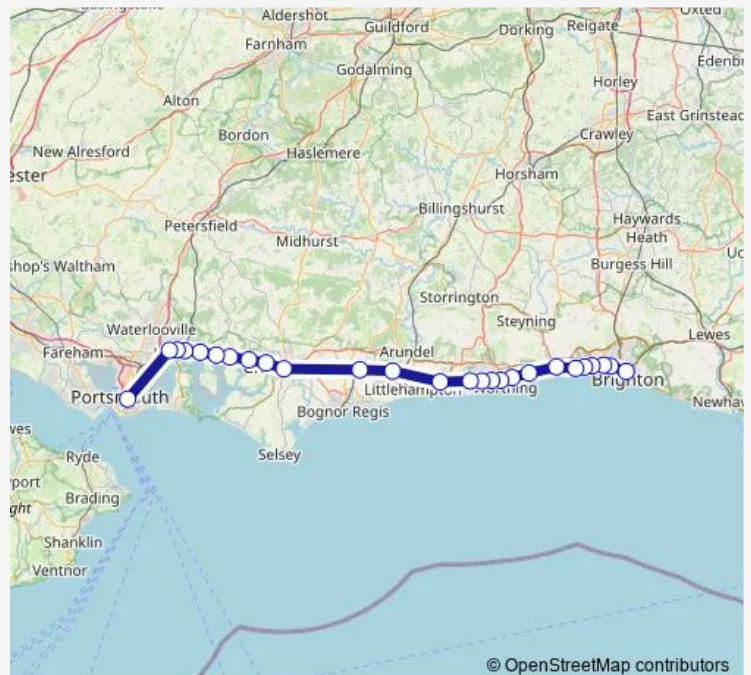

West Worthing

Durrington-on-Sea

Goring-by-Sea

Angmering

Ford

Barnham

Chichester

Fishbourne

—

Sunday

09:30-21:30

Route info

Direction: Brighton

Stops: 26

Trip Duration: 1 hour 42 min

© OpenStreetMap contributors