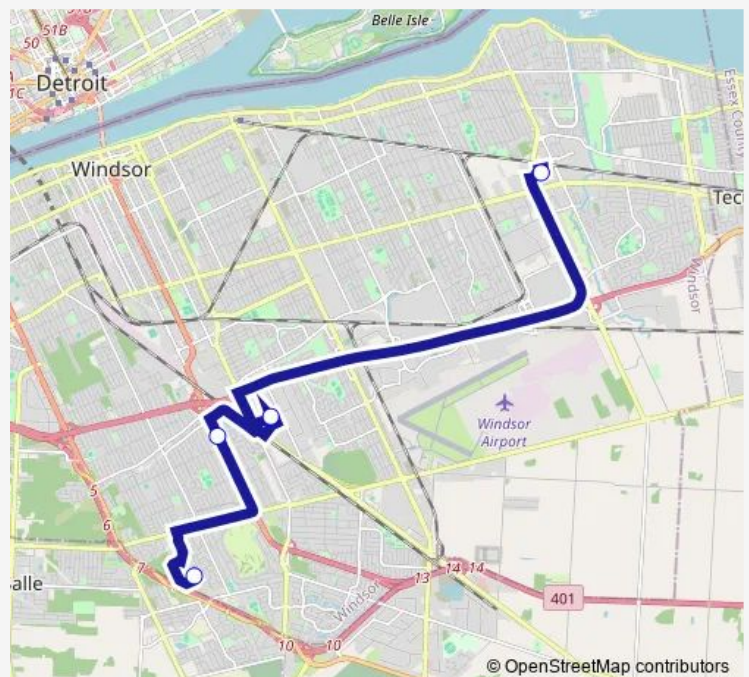

Bus 518X 518 Express

[Go to website](#)

Direction

Tecmseh Mall Rear Entrance — St Clair College Front Entrance

4 stops

[Open route schedule](#)

Tecmseh Mall Rear Entrance

Devonshire Mall at Cineplex

Dougall at Nottingham Walmart

St Clair College Front Entrance

Route schedule

Tecmseh Mall Rear Entrance — St Clair College Front Entrance

Monday	06:45-21:55
Tuesday	06:45-21:55
Wednesday	06:45-21:55
Thursday	06:45-21:55
Friday	06:45-21:55
Saturday	07:45-18:50
Sunday	09:20-18:05

Route info

Direction: Tecmseh Mall Rear Entrance

Stops: 4

Trip Duration: 0 hour 31 min

518X — 518 Express

Direction

St Clair College Front Entrance — Tecmseh Mall Rear Entrance

4 stops

[Open route schedule](#)

St Clair College Front Entrance

Dougall at Nottingham Walmart

Devonshire Mall at Cineplex

Tecmseh Mall Rear Entrance

Route schedule

St Clair College Front Entrance — Tecmseh Mall Rear Entrance