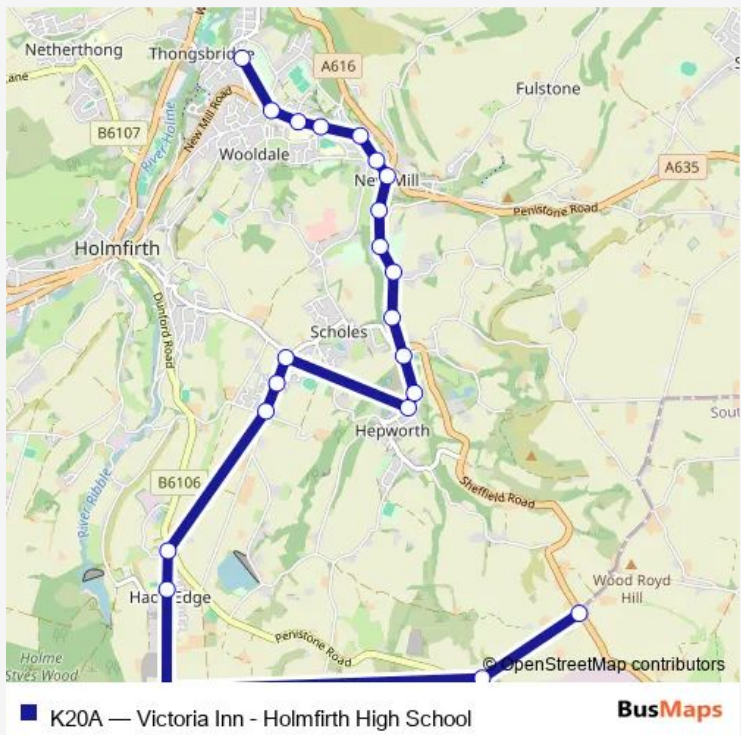

Bus K20A Victoria Inn - Holmfirth High School

[Go to website](#)

**Direction**  
 Sheffield Road/Wood Royd Hill Lane — Holmfirth High School Turning circle  
 22 stops  
[Open route schedule](#)

- Sheffield Road/Wood Royd Hill Lane
- Bedding Edge Road/Penistone Road
- Dunford Road Round Close Rd
- Dunford Road Greave Rd
- Dunford Road Bay Horse PH
- Cross Lane
- Moorlands Crescent
- Sandy Gate
- Hepworth Crescent
- Butt Lane Bridge
- Jackson Bridge
- Sheffield Rd Mearhouse Terrace
- Sheffield Rd Butterley Lane
- Sheffield Rd Spring Lane
- Sheffield Road Spring Wood
- Sheffield Road Water Hall Court
- Greenhill Bank Road
- Holme Lane
- Kirkroyds Lane
- Bromley Avenue
- Springwood Road

Route schedule  
 Sheffield Road/Wood Royd Hill Lane — Holmfirth High School Turning circle

Monday	08:00
Tuesday	08:00
Wednesday	08:00
Thursday	08:00
Friday	08:00
Saturday	—
Sunday	—

**Route info**  
 Direction: Sheffield Road/Wood Royd Hill Lane  
 Stops: 22  
 Trip Duration: 0 hour 23 min

## Direction

Holmfirth High School Turning circle — Sheffield Road/Wood Royd Hill Lane

23 stops

[Open route schedule](#)

Holmfirth High School Turning circle

Heys Road

Springwood Road

Bromley Avenue

## Route schedule

Holmfirth High School Turning circle — Sheffield Road/Wood Royd Hill Lane

Monday 15:40

Tuesday 15:40

Wednesday 15:40

Thursday 15:40

Friday 15:40

Saturday —