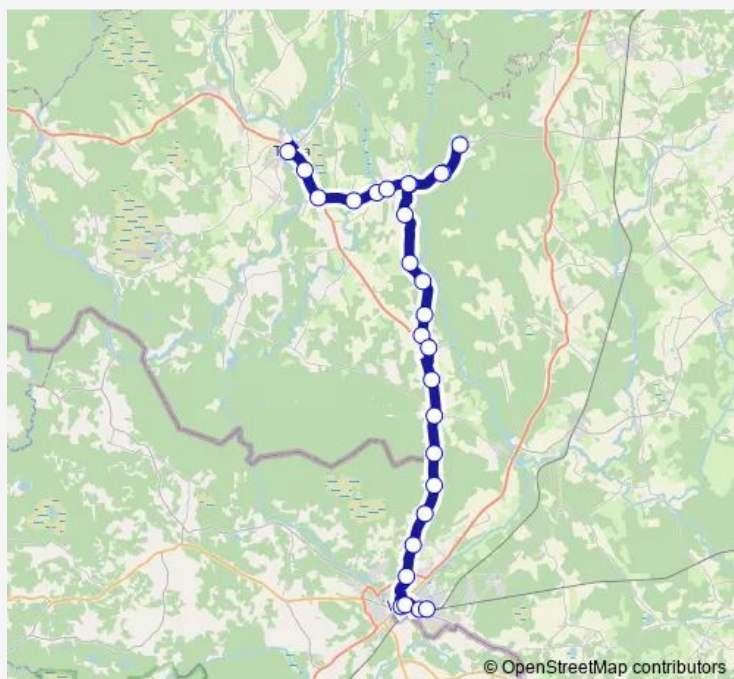

### Route schedule

Tõrva — Valga bussijaam

Monday	14:10
Tuesday	14:10
Wednesday	14:10
Thursday	—
Friday	14:10
Saturday	14:10
Sunday	14:10

### Route info

Direction: Tõrva

Stops: 28

Trip Duration: 0 hour 45 min

29C — Tõrva - Soontaga - Hummuli - Valga bussijaam

Taimeaed

Jaanikese

Tolli