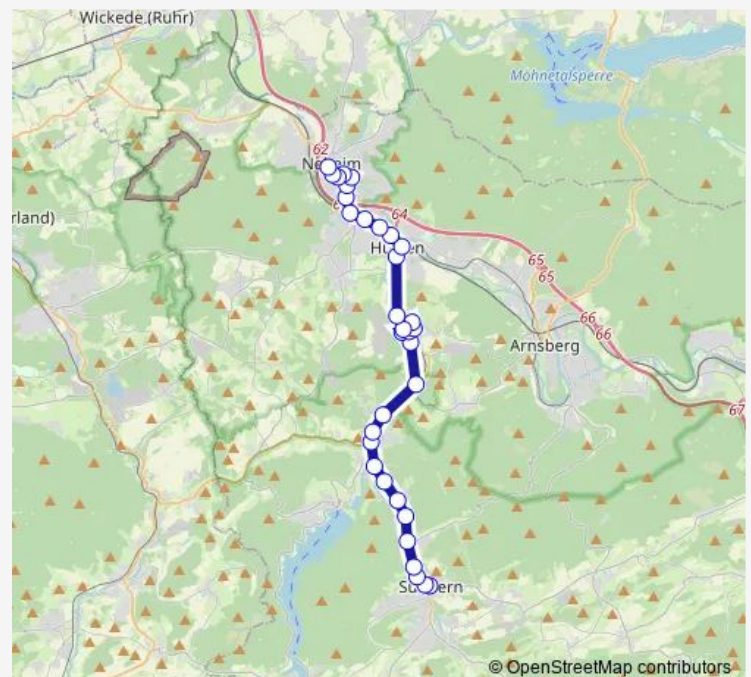

### Route schedule

Sundern, Rathaus — Neheim, Busbahnhof B

Monday 05:03-22:03

Tuesday 07:03-22:03

Wednesday —

Thursday —

Friday 05:03-22:03

Saturday 07:03-22:03

### Route info

Direction: Sundern, Rathaus

Stops: 33

Trip Duration: 0 hour 39 min

■ S20 — Sundern - Hüsten - Neheim

BusMaps

Hüsten, Hüstener Markt B

Hüsten, Röhrbrücke