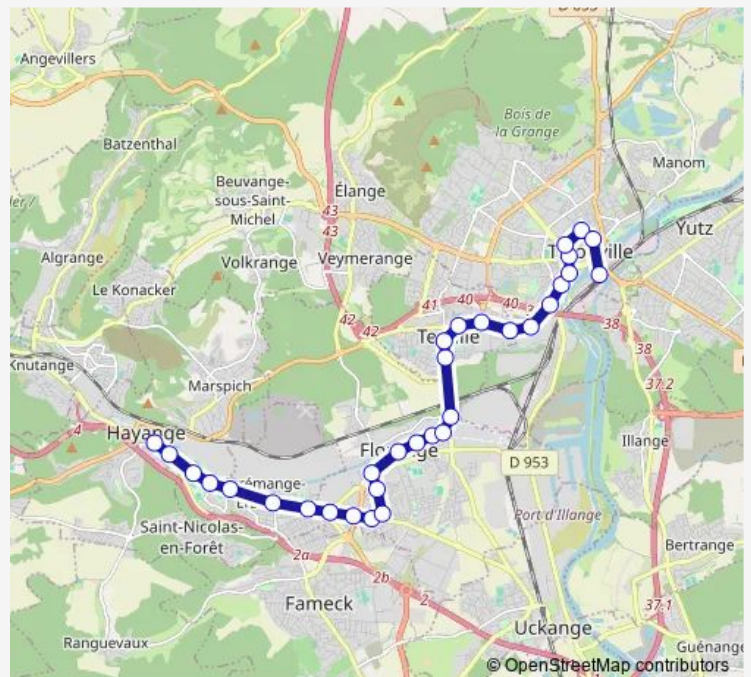

Bétange

Eglise STE Agathe

Grand'Rue

Route schedule

Gare Quai B — Esplanade (Fresque)

Monday 05:35-20:44

Tuesday 05:35-20:44

Wednesday 05:35-20:44

Thursday 05:35-20:44

Friday 05:35-20:44

Saturday 06:30-20:44

Sunday —

Route info

Direction: Gare Quai B

Stops: 33

Trip Duration: 0 hour 43 min

S20 — Hayange Esplanade <-> Thionville Gare SnCF

Oury Nord

DUC DE Fleury

Oury Sud

Centrale

Verdun - Florange

Ponts

Suzange

Friday 05:42-20:26

Saturday 06:25-20:11

Sunday —

Route info

Direction: Esplanade (Fresque)

Stops: 32

Trip Duration: 0 hour 44 min

Merlin