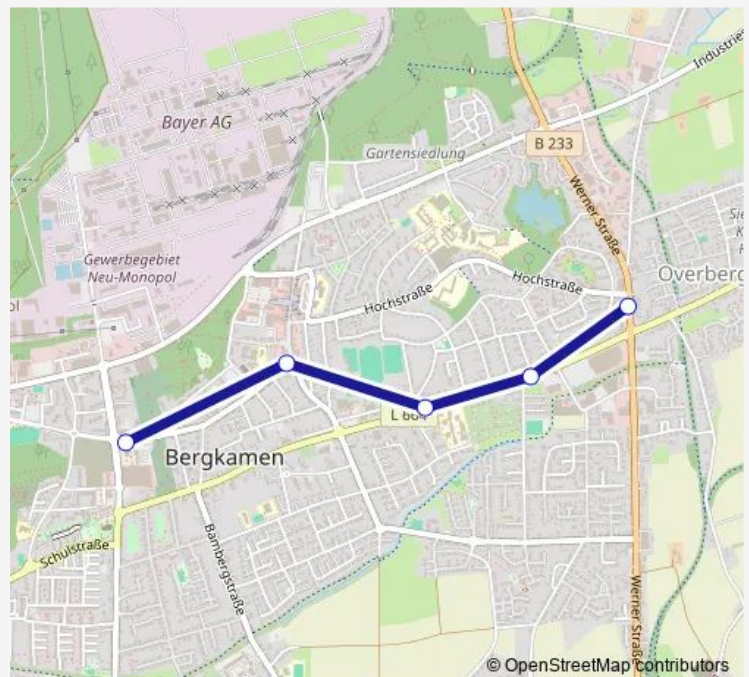

### Direction

Bergkamen, Werner Straße — Bergkamen, Busbahnhof

5 stops

[Open route schedule](#)

Bergkamen, Werner Straße

Bergkamen, Auf der Alm

Bergkamen, Altenwohndorf

Bergkamen, Ebertstr.(Nordberg)

Bergkamen, Busbahnhof

### Route schedule

Bergkamen, Werner Straße — Bergkamen, Busbahnhof

Monday	24:12 <sup>+1</sup>
Tuesday	24:12 <sup>+1</sup>
Wednesday	24:12 <sup>+1</sup>
Thursday	24:12 <sup>+1</sup>
Friday	24:12 <sup>+1</sup>
Saturday	—
Sunday	—

### Route info

Direction: Bergkamen, Werner Straße

Stops: 5

Trip Duration: 0 hour 6 min

■ S20

S20 Bus time schedules and route maps are available in an offline PDF at [busmaps.com](https://busmaps.com). Use the [busmaps.com](https://busmaps.com) website to see live bus times, train schedule or subway schedule, and step-by-step directions for all public transit in Unna