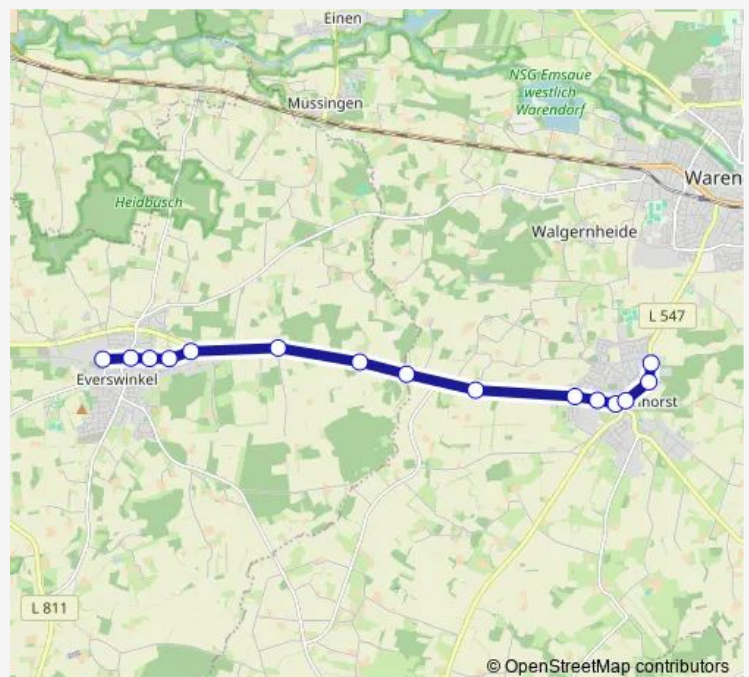

Bus S20

[Go to website](#)

Direction

Everswinkel, Rad+Bus Mitte — Freckenhorst, Landvolksh.-Sch.

15 stops

[Open route schedule](#)

Everswinkel, Rad+Bus Mitte

Everswinkel, Freckenh. Str.

Everswinkel, Graf-Droste-Str.

Everswinkel, Boschweg

Everswinkel, Nebelung

Mehringen, Wartenhorst

Mehringen, Höhmann

Freckenhorst, Hagenkötter

Freckenhorst, Therling

Freckenhorst, Weidbrake

Freckenhorst, Brückenstr.

Freckenhorst, Rathaus

Freckenhorst, Mitte

Freckenhorst, Altenheim

Freckenhorst, Landvolksh.-Sch.

Route schedule

Everswinkel, Rad+Bus Mitte — Freckenhorst, Landvolksh.-Sch.

Monday	—
Tuesday	06:58
Wednesday	—
Thursday	—
Friday	—
Saturday	06:58
Sunday	—

Route info

Direction: Everswinkel, Rad+Bus Mitte

Stops: 15

Trip Duration: 0 hour 14 min

S20

BusMaps

S20 Bus time schedules and route maps are available in an offline PDF at busmaps.com. Use the busmaps.com website to see live bus times, train schedule or subway schedule, and step-by-step directions for all public transit in Warendorf