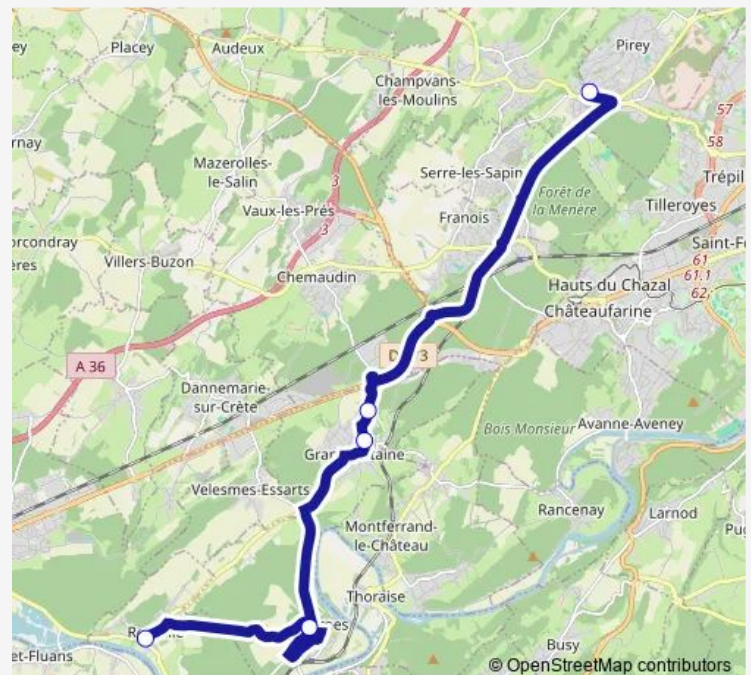

### Direction

Pirey - Cartannaz — Osselle-Routelle - Centre

5 stops

[Open route schedule](#)

Pirey - Cartannaz

Grandfontaine - Z.A.

Grandfontaine - Place des Ecoliers

Torpes - verne

Osselle-Routelle - Centre

### Route schedule

Pirey - Cartannaz — Osselle-Routelle - Centre

Monday 16:30

Tuesday 16:30

Wednesday 12:15

Thursday 16:30

Friday 16:30

Saturday —

### Route info

Direction: Pirey - Cartannaz

Stops: 5

Trip Duration: 0 hour 30 min

D220 — Saint-Vit <> Collège Cartannaz