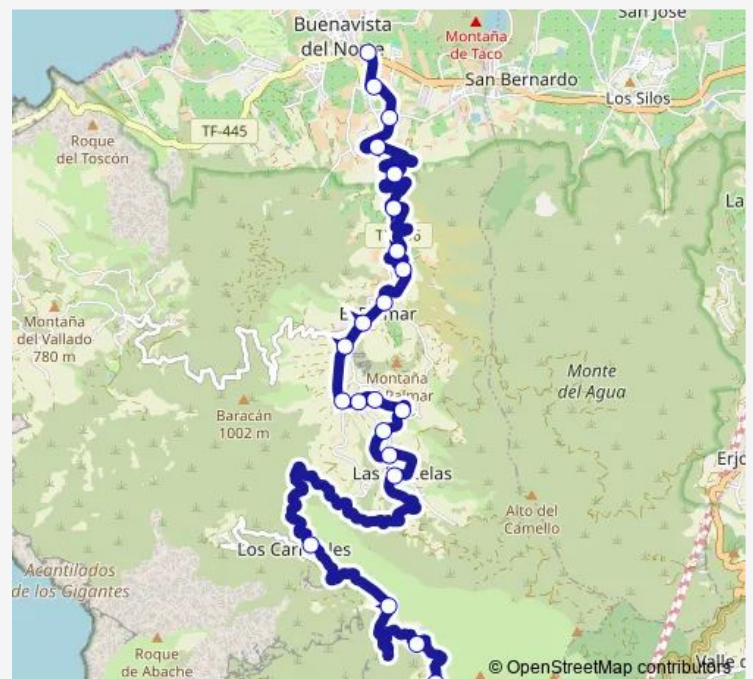

Thursday 06:20-14:20

Friday 06:20-14:20

Saturday 06:20-14:25

Sunday 06:20-14:25

Route info

Direction: Buenavista DEL Norte (T)

Stops: 23

Trip Duration: 0 hour 28 min

365 — Buenavista -> Masca

BusMaps

Masca (T)

Lomo DE Masca

Direction

Lomo DE Masca — Buenavista DEL Norte (T)

23 stops

[Open route schedule](#)

Lomo DE Masca

Masca (T)

EL Turrón

Cruz DE Hilda

EL Carrizal (T)

LAS Portelas (T)

Biblioteca - Colegio

Portelas Baja

Lomo DE Masca — Buenavista DEL Norte (T)

Monday 06:50-14:50

Tuesday 06:50-14:50

Wednesday 06:50-14:50

Thursday 06:50-14:50

Friday 06:50-14:50

Saturday 06:50-14:55

Sunday 06:50-14:55