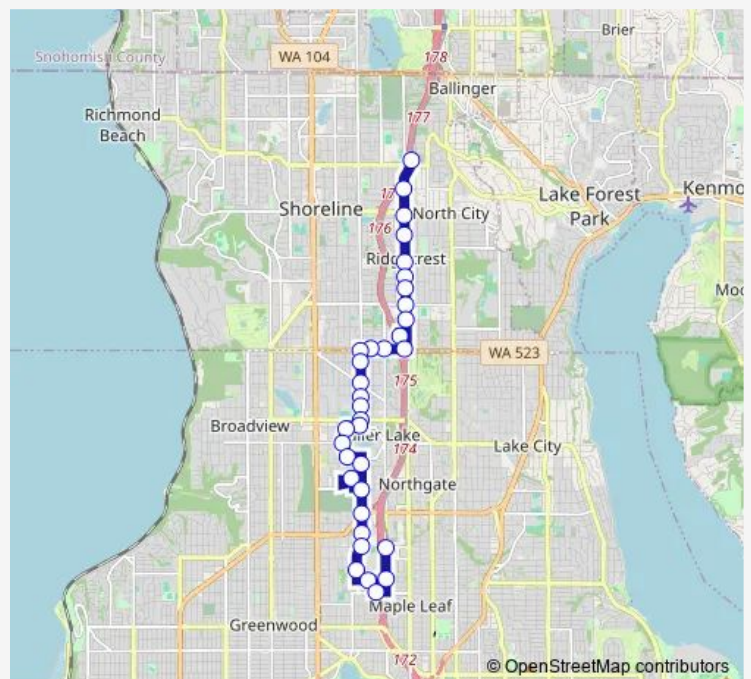

Meridian Ave N & N 145th St

### Route schedule

Northgate Station - Bay 4 — Shoreline North/185th Station - Bay 4

Monday 05:45-23:40

Tuesday 05:45-23:40

Wednesday —

Thursday 05:45-23:40

Friday 05:45-23:40

Saturday 05:47-23:13

### Route info

Direction: Northgate Station - Bay 4

Stops: 35

Trip Duration: 0 hour 31 min

365

N 145th St & Corliss Ave N

NE 145th St & 1st Ave Ne

Shoreline South/148th Station - Bay 2

## Route info

Direction: Shoreline North/185th Station - Bay 4

Stops: 34

Trip Duration: 0 hour 24 min

Northwest Hospital

Meridian Ave N & N 115th St

Meridian Ave N & N Northgate Way

Meridian Ave N & N 105th St