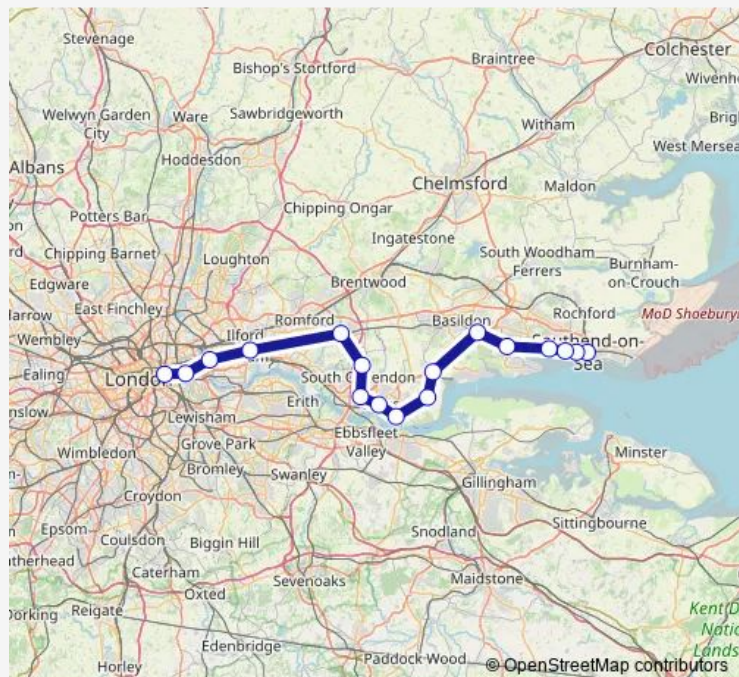

Chafford Hundred

Ockendon

Upminster

Barking

West Ham

Limehouse

London Fenchurch Street

Route schedule

Route info

Direction: Southend Central

Stops: 17

Trip Duration: 1 hour 12 min

Direction

Southend Central — London Fenchurch Street

17 stops

[Open route schedule](#)

Southend Central

Westcliff-on-Sea

Chalkwell

Leigh-on-Sea

Benfleet

Pitsea

Stanford-le-Hope

East Tilbury

14 stops

[Open route schedule](#)

Southend Central

Westcliff-on-Sea

Chalkwell

Leigh-on-Sea

Benfleet

Pitsea