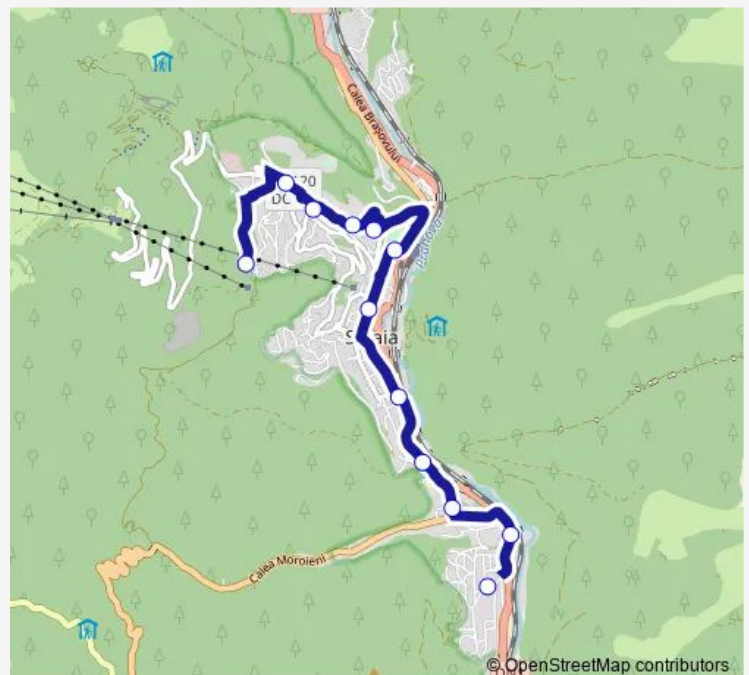

Route schedule

Gondola Sinaia — Platou Izvor

Monday	07:00-22:00
Tuesday	07:00-22:00
Wednesday	07:00-22:00
Thursday	07:00-22:00
Friday	07:00-22:00
Saturday	07:00-22:00
Sunday	07:00-22:00

Route info

Direction: Gondola Sinaia

Stops: 12

Trip Duration: 0 hour 21 min

Direction

Platou Izvor — Gondola Sinaia

16 stops

[Open route schedule](#)

Platou Izvor

Toporailor

Monday 06:30-21:30

Tuesday 06:30-21:30

Wednesday 06:30-21:30

Thursday 06:30-21:30

Friday 06:30-21:30

Saturday 06:30-21:30

Sunday 06:30-21:30

Route info

Direction: Platou Izvor

Stops: 16

Trip Duration: 0 hour 20 min

T3 Bus time schedules and route maps are available in an offline PDF at busmaps.com. Use the busmaps.com website to see live bus times, train schedule or subway schedule, and step-by-step directions for all public transit in Sinaia