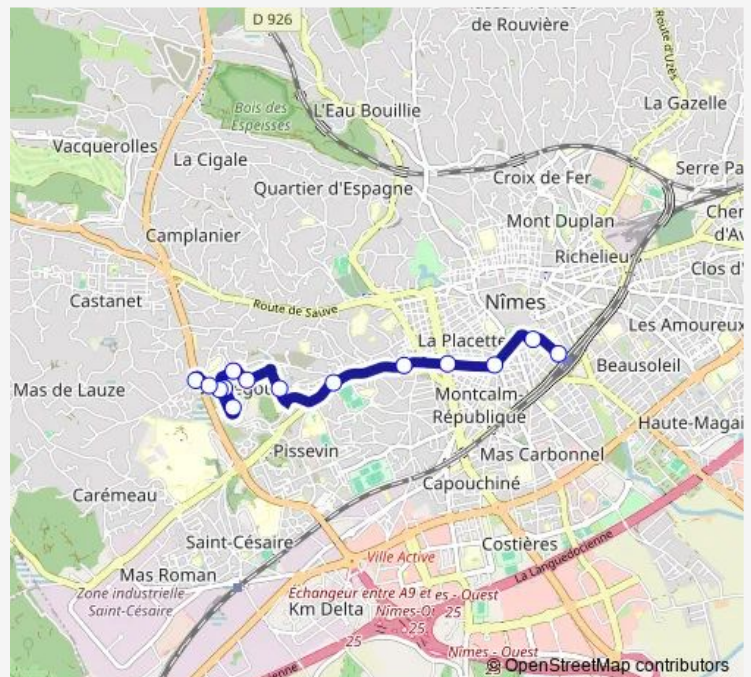

Direction

Galilee — Gare Feucheres

11 stops

[Open route schedule](#)

- Galilee
- Avogadro
- Archimede
- Newton
- Paul Marcellin
- Amandiers
- Pompidou
- Jaures
- Musee Romanite
- Esplanade T2
- Gare Feucheres

Route schedule

Galilee — Gare Feucheres

Monday	05:30-20:30
Tuesday	05:30-20:30
Wednesday	05:30-20:30
Thursday	05:30-20:30
Friday	05:30-20:30
Saturday	05:30-20:30
Sunday	07:00-20:20

Route info

Direction: Galilee

Stops: 11

Trip Duration: 0 hour 16 min

Direction

Gare Feucheres — Galilee

14 stops

[Open route schedule](#)

Gare Feucheres

Esplanade T2

Wednesday 05:36-20:36

Thursday 05:36-20:36

Friday 05:36-20:36

Saturday 05:36-20:36

Sunday 07:21-19:51

Route info

Direction: Gare Feucheres

Stops: 14