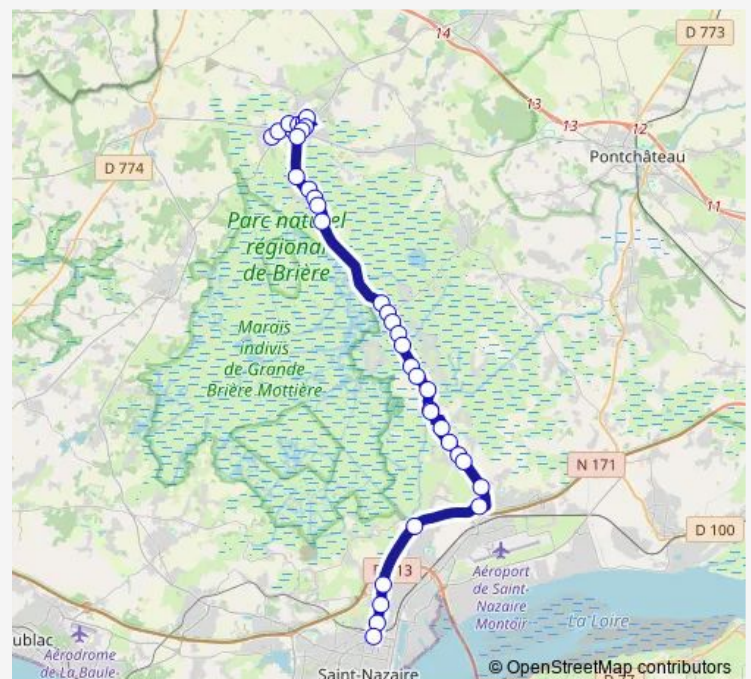

La Clairvaux

Route schedule

Mayun — Gare de St Nazaire

Monday	05:43-18:59
Tuesday	05:43-18:59
Wednesday	05:43-18:59
Thursday	05:43-18:59
Friday	05:43-18:59
Saturday	07:56-18:57
Sunday	—

Route info

Direction: Mayun

Stops: 36

Trip Duration: 0 hour 45 min

T3 — Ch.-des-Marais / St-Nazaire

Aignac

Le Pintré

Port de Rozé

Théotiste

Saint-Malo Centre