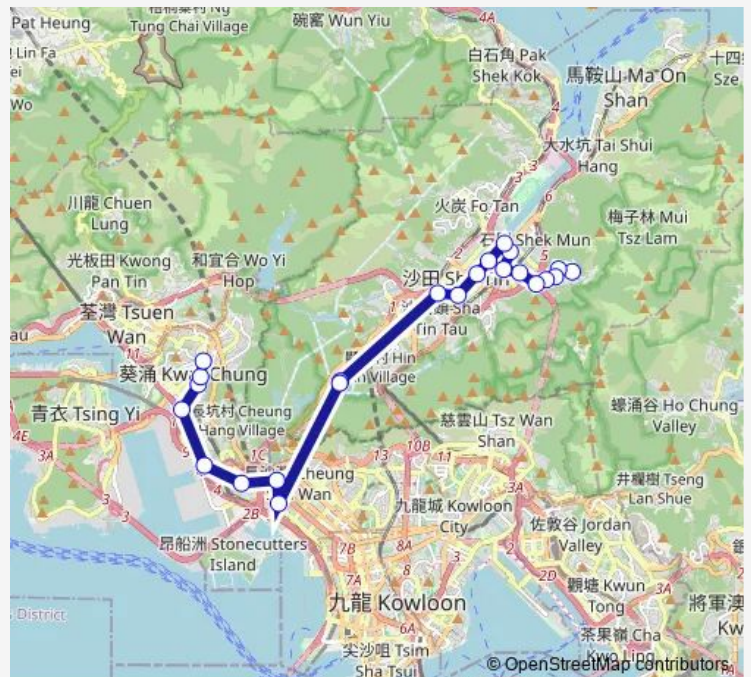

Route schedule

[Kmb] Kwai Hing Station BUS Terminus — [Kmb+Ctb] Wong NAI TAU BUS Terminus/
Wong NAI Tau[[Kmb] Wong NAI TAU BUS Terminus][Lwb] Wong NAI TAU B/T

Monday	17:45-18:35
Tuesday	17:45-18:35
Wednesday	17:45-18:35
Thursday	17:45-18:35
Friday	17:45-18:35
Saturday	—
Sunday	—

Route info

Direction: [Kmb] Kwai Hing Station BUS Terminus

Stops: 22

Trip Duration: 0 hour 54 min

■ 240x — Wong NAI TAU - Kwai Hing Station **BusMaps**

[Kmb+Ctb] YUE TIN Court/
Yue TIN Court, Ngan Shing Street[[Kmb] YUE TIN Court][Lwb] YUE TIN Court