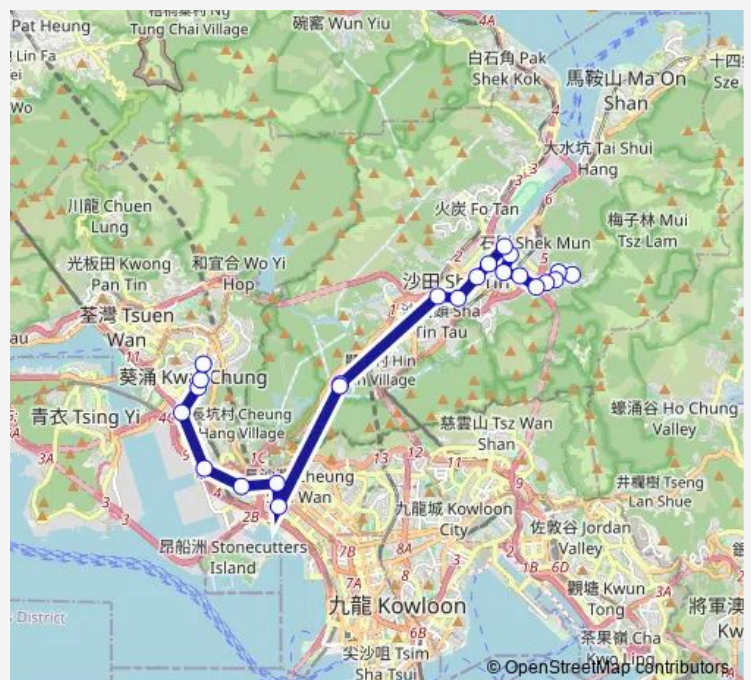

Route info

Direction: [Kmb] Kwai Hing Station BUS Terminus

Stops: 22

Trip Duration: 0 hour 55 min

■ 240X — Wong NAI TAU - Kwai Hing Station

[Kmb+Ctb] YUE TIN Court/
Yue TIN Court, Ngan Shing Street[[Kmb] YUE TIN Court][Lwb] YUE TIN Court