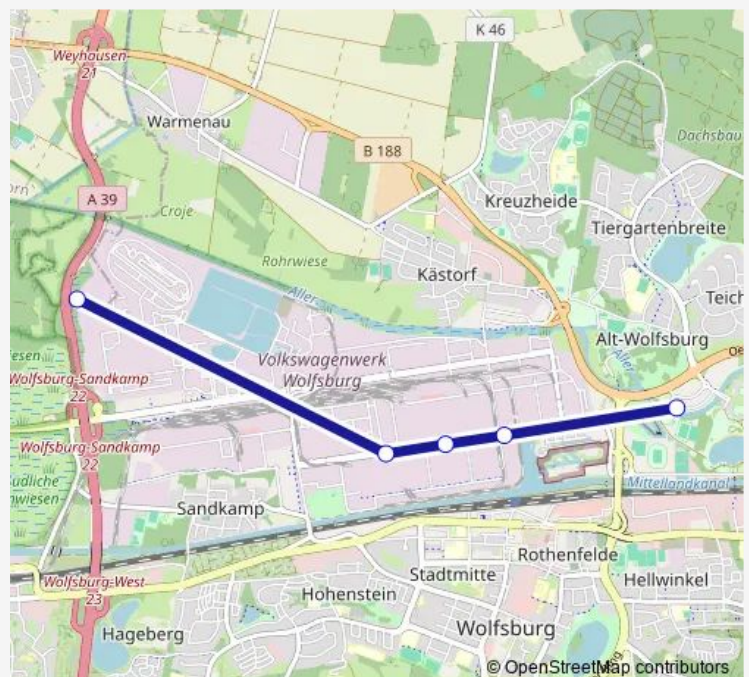

Wolfsburg, VW Eingang 56

Wolfsburg, VW Eingang 46

Wolfsburg, Schloss

Wolfsburg, Plazabrücke

Route schedule

Wolfsburg, VW Halle 55 — Wolfsburg, Plazabrücke

Monday 22:56

Tuesday 22:56

Wednesday 22:56

Thursday 22:56

Friday 22:56

Saturday —

Sunday —

Route info

Direction: Wolfsburg, VW Halle 55

Stops: 8

Trip Duration: 0 hour 18 min

Direction

Wolfsburg, Plazabrücke — Wolfsburg VW Parkplatz
NW-Mitte

6 stops

[Open route schedule](#)

Wolfsburg, Plazabrücke

Wolfsburg, VW Eingang 46

Wolfsburg, VW Halle 42

Thursday 22:27

Friday 22:27

Saturday —

Sunday —

Route info

Direction: Wolfsburg, Plazabrücke

Stops: 6

Trip Duration: 0 hour 22 min