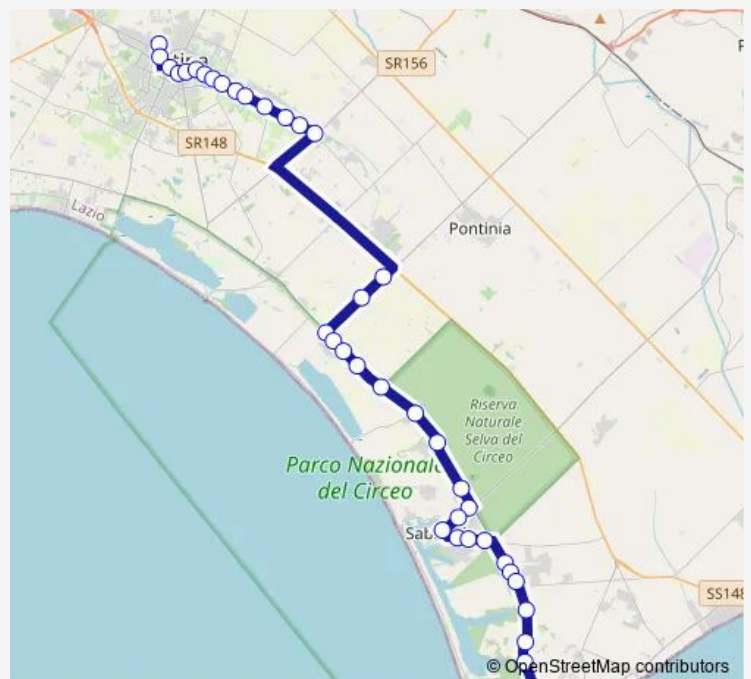

Sabaudia | Via Litoranea Str. Tartaruga # f3265

Route schedule

Latina | Terminal Bus # f3092 — SAN Felice | Via Domenichelli # f3223

Monday	14:05
Tuesday	14:05
Wednesday	14:05
Thursday	14:05
Friday	14:05
Saturday	14:00
Sunday	—

Route info

Direction: Latina | Terminal Bus # f3092

Stops: 43

Trip Duration: 1 hour 8 min

Latina - San Felice Circeo # Lt907a

Sabaudia | Via Litoranea Via Migliara 49 # f3266

Sabaudia | Sacramento # f3267

Sabaudia | Colle Piuccio # f3268