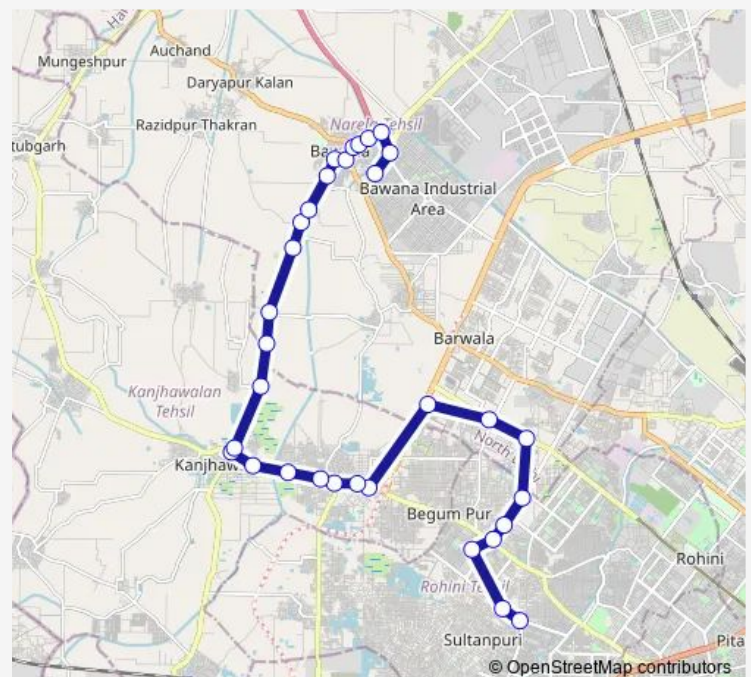

Bus 992astldown

[Go to website](#)

Direction

Sultanpuri Terminal — Bawana Sec 1 Cluster Depot

32 stops

[Open route schedule](#)

Sultanpuri Terminal

District Park Sector 20

Chandpur Khurd

Prem Piyau

Shri Krishna Gaushala

Route schedule

Sultanpuri Terminal — Bawana Sec 1 Cluster Depot

Monday 07:16-21:48

Tuesday 07:16-21:48

Wednesday 07:16-21:48

Thursday 07:16-21:48

Friday 07:16-21:48

Saturday 07:16-21:48

Sunday 07:16-21:48

Route info

Direction: Sultanpuri Terminal

Stops: 32

Trip Duration: 1 hour 30 min

■ 992astldown

BusMaps

Bajit Pur Crossing

Krishna Vihar

Ishwar Colony

Panchayat Ghar

Primary School

Bawana Village Chowk