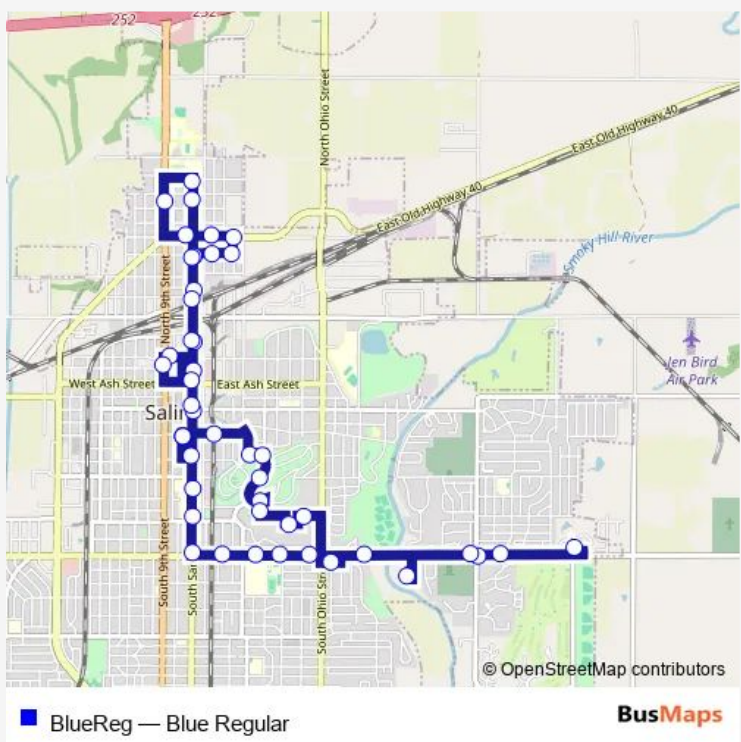

Direction
7th & Walnut — 7th & Walnut

46 stops

[Open route schedule](#)

- 7th & Walnut
- Santa Fe & Iron (SE Corner)
- Santa Fe & Ash (Mid Block)
- Oock Trans (340 N. Santa Fe)
- Chuck's Bar (600 N. Santa Fe)
- N Santa Fe & Woodland
- Woodland & N 4th
- Woodland & N 2nd
- N 2nd & Pacific
- Pacific & N 4th
- Pacific & N 7th
- 9th & Hamilton
- MLK Child Center
- Salvation Army
- Santa Fe & Woodland
- Santa Fe & Lincoln
- Oock Trans (Parking Lot)
- Learning Center (Elm & 8th)
- Senior Center (9th & Park)
- Santa Fe & Ash (NW corner)
- Santa Fe & Iron (NW corner)

Route schedule
7th & Walnut — 7th & Walnut

Monday	06:00
Tuesday	06:00
Wednesday	06:00
Thursday	06:00
Friday	06:00
Saturday	09:00
Sunday	—

Route info

Direction: 7th & Walnut

Stops: 46

Trip Duration: 1 hour 0 min

Santa Fe & Mulberry (256 S. Santa Fe)

7th & Walnut

Walnut & 4th

Oakdale Park (North Entrance)

Oakdale Park (TP Center)

Kenwood Park Drive (Foot Bridge)

Kenwood Cove (701 Kenwood Park)

Ymca (570 Ymca Drive)

7th & Walnut

BlueReg Bus time schedules and route maps are available in an offline PDF at busmaps.com. Use the busmaps.com website to see live bus times, train schedule or subway schedule, and step-by-step directions for all public transit in Salina