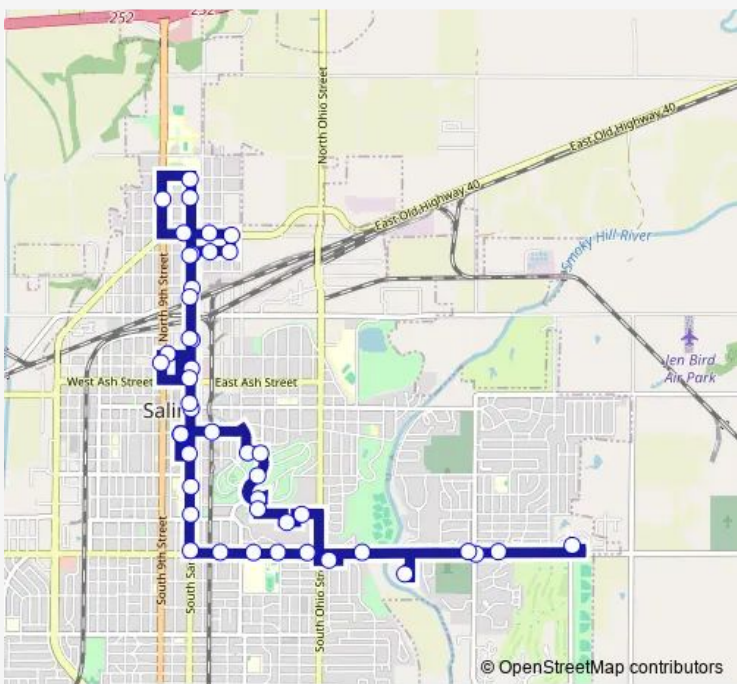

Direction
7th & Walnut — 7th & Walnut

46 stops

[Open route schedule](#)

- 7th & Walnut
- Santa Fe & Iron (SE Corner)
- Santa Fe & Ash (Mid Block)
- Oock Trans (340 N. Santa Fe)
- Chuck's Bar (600 N. Santa Fe)
- N Santa Fe & Woodland
- Woodland & N 4th
- Woodland & N 2nd
- N 2nd & Pacific
- Pacific & N 4th
- Pacific & N 7th
- 9th & Hamilton
- MLK Child Center
- Salvation Army
- Santa Fe & Woodland
- Santa Fe & Lincoln
- Oock Trans (Parking Lot)
- Learning Center (Elm & 8th)
- Senior Center (9th & Park)
- Santa Fe & Ash (NW corner)
- Santa Fe & Iron (NW corner)

Route schedule
7th & Walnut — 7th & Walnut

Monday	06:00
Tuesday	06:00
Wednesday	06:00
Thursday	06:00
Friday	06:00
Saturday	09:00
Sunday	—

Route info

Direction: 7th & Walnut

Stops: 46

Trip Duration: 1 hour 0 min

© OpenStreetMap contributors

■ Bluereg — Blue Regular **BusMaps**

Santa Fe & Mulberry (256 S. Santa Fe)

7th & Walnut

Walnut & 4th

Oakdale Park (North Entrance)

Oakdale Park (TP Center)

Kenwood Park Drive (Foot Bridge)

Santa Fe & Prescott

Salina Regional Health Ctr (Parking Garage)

7th & Walnut

Bluereg Bus time schedules and route maps are available in an offline PDF at busmaps.com. Use the busmaps.com website to see live bus times, train schedule or subway schedule, and step-by-step directions for all public transit in Salina