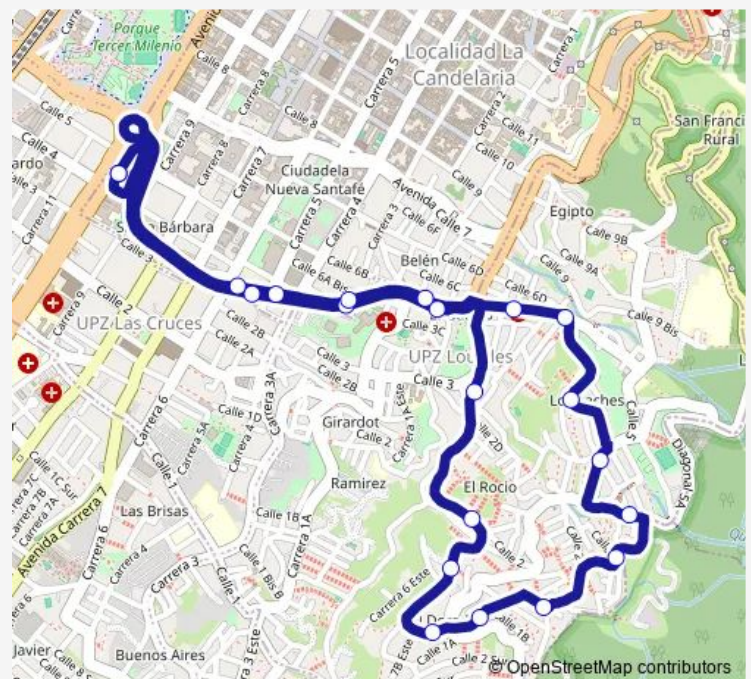

AC 6 - KR 5

AC 6 - KR 5

AC 6 - CL 3

Route schedule

AC 6 - CL 3 — AC 6 - CL 3

Monday 04:00-23:10

Tuesday 04:00-23:10

Wednesday 04:00-23:10

Thursday 04:00-23:10

Friday 04:00-23:10

Saturday 04:00-23:10

Sunday 04:00-23:10

Route info

Direction: AC 6 - CL 3

Stops: 21

Trip Duration: 0 hour 19 min