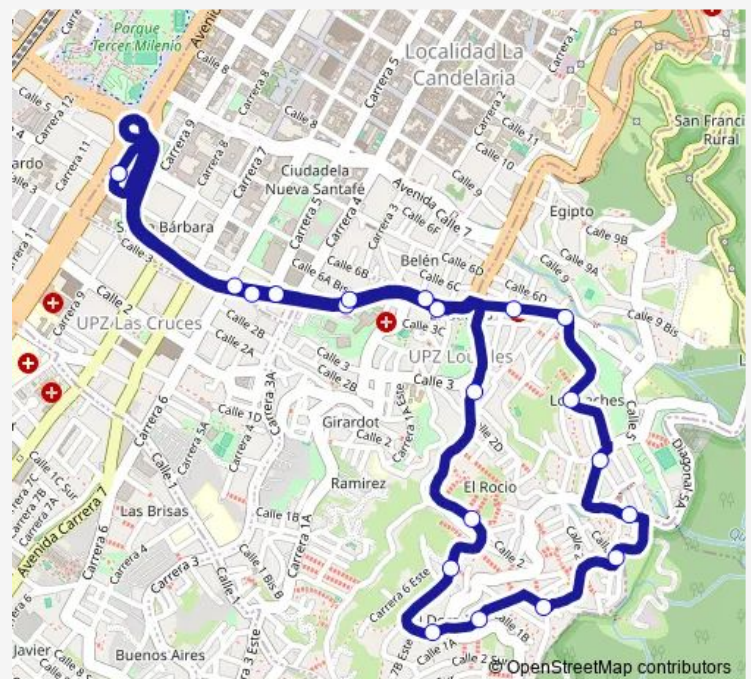

AC 6 - KR 5

AC 6 - KR 5

AC 6 - CL 3

Route schedule

AC 6 - CL 3 — AC 6 - CL 3

Monday 04:00-23:10

Tuesday 04:00-23:10

Wednesday 04:00-23:10

Thursday 04:00-23:10

Friday 04:00-23:10

Saturday 04:00-23:10

Sunday 04:00-23:10

Route info

Direction: AC 6 - CL 3

Stops: 21

Trip Duration: 0 hour 20 min