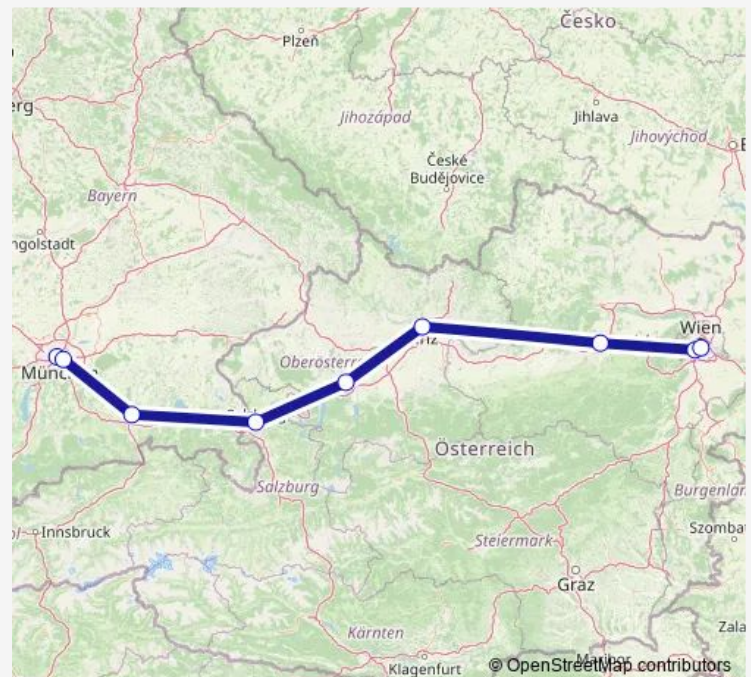

Rosenheim

Salzburg Hbf

Attnang-Puchheim

Linz(Donau) Hbf

St.Pölten Hbf

Wien Meidling

Wien Hauptbahnhof

Route schedule

München Hbf — Wien Hauptbahnhof

Monday 18:35

Tuesday 18:35

Wednesday 18:35

Thursday 18:35

Friday 18:35

Saturday 18:35

Sunday 18:35

Route info

Direction: München Hbf

Stops: 9

Trip Duration: 4 hour 41 min

■ 27N

Direction

Wien Hauptbahnhof — München Hbf

9 stops