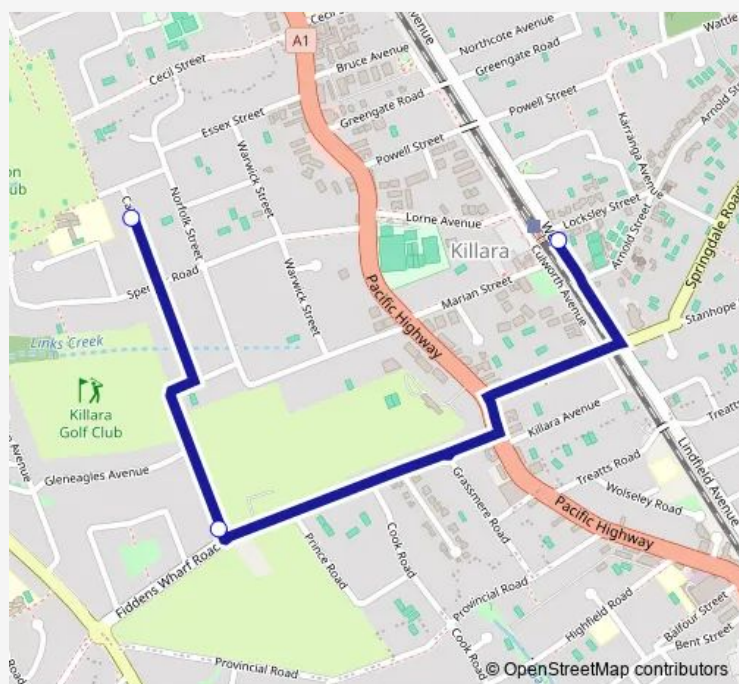

School Bus 8120 Killara Station to Calvert Av before Fitzroy St, Killara

[Go to website](#)

Direction

Werona Av After Locksley St — Calvert Av Before Fitzroy St

3 stops

[Open route schedule](#)

Werona Av After Locksley St

Golf Links Rd At Fiddens Wharf Rd

Calvert Av Before Fitzroy St

Route schedule

Werona Av After Locksley St — Calvert Av Before Fitzroy St

Monday 08:55

Tuesday 08:55

Wednesday 08:55

Thursday 08:55

Friday —

Saturday —

Sunday —

Route info

Direction: Werona Av After Locksley St

Stops: 3

Trip Duration: 0 hour 7 min

8120 School Bus time schedules and route maps are available in an offline PDF at busmaps.com. Use the busmaps.com website to see live bus times, train schedule or subway schedule, and step-by-step directions for all public transit in Sydney