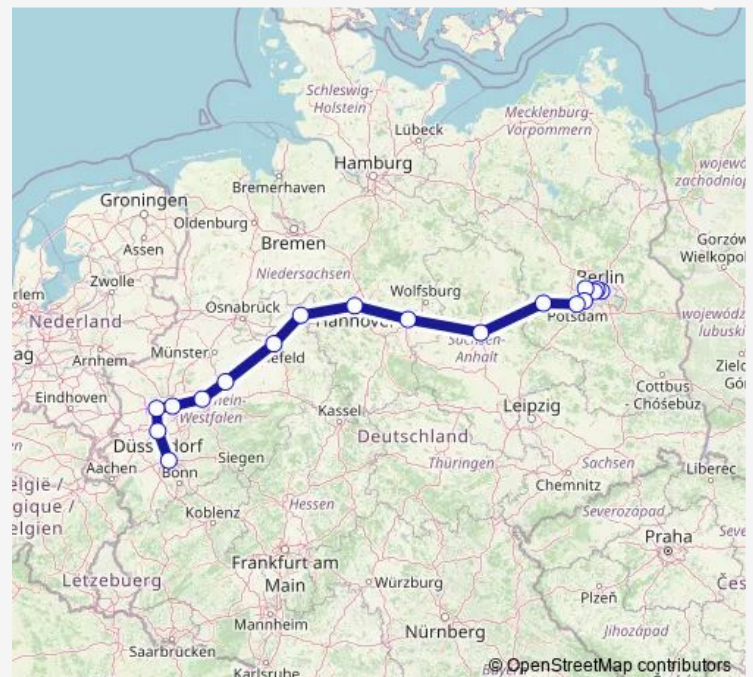

Berlin Wannsee

Potsdam Hbf

Brandenburg Hbf

Magdeburg Hbf

Braunschweig Hbf

Hannover Hbf

Minden(Westf)

Bielefeld Hbf

Hamm(Westf)

Dortmund Hbf

Essen Hbf

Duisburg Hbf

Düsseldorf Hbf

Köln Hbf

### Route schedule

Berlin Ostbahnhof — Köln Hbf

Monday	—
Tuesday	—
Wednesday	—
Thursday	—
Friday	—
Saturday	—
Sunday	23:41

### Route info

Direction: Berlin Ostbahnhof

Stops: 18

Trip Duration: 7 hour 16 min

ICE 1148

BusMaps

ICE 1148 Rail time schedules and route maps are available in an offline PDF at [busmaps.com](https://busmaps.com). Use the [busmaps.com](https://busmaps.com) website to see live bus times, train schedule or subway schedule, and step-by-step directions for all public transit in Berlin