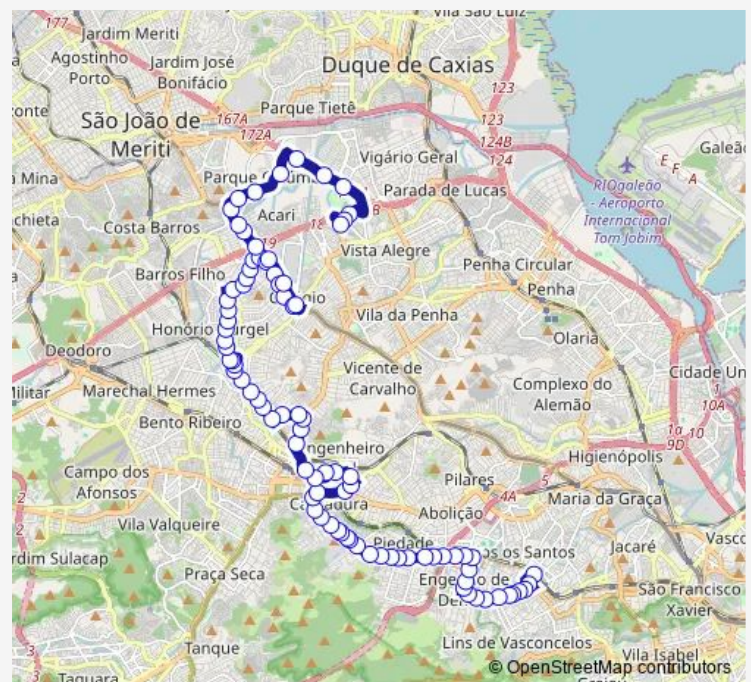

Wednesday 06:56-08:32

Thursday 06:56-08:32

Friday 06:56-08:32

Saturday 06:50-08:30

Sunday —

Route info

Direction: Terminal Arquiteto Gelton Paciello da Motta :
Plat. A

Stops: 88

Trip Duration: 1 hour 13 min

Sva685 — Irajá - Méier

Cristóvão Penha

Silva

Palma

João Barbalho

Escola Técnica Estadual República

Duarte Teixeira

Thursday 05:37-06:55

Friday 05:37-06:55

Saturday 05:30-06:55

Sunday —

Route info

Direction: Ponto Final: Irajá : André Filho

Stops: 84

Trip Duration: 1 hour 40 min