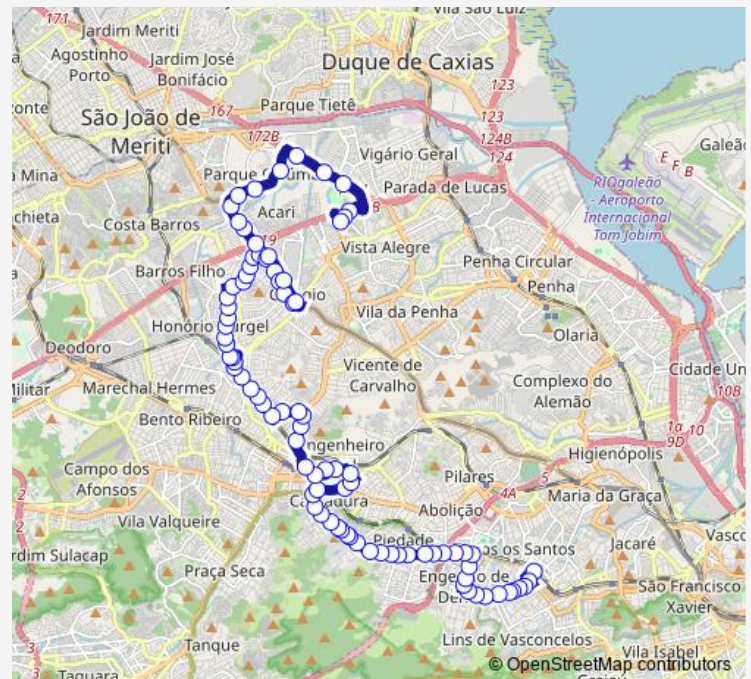

Wednesday 06:56-08:32

Thursday 06:56-08:32

Friday 06:56-08:32

Saturday 06:50-08:30

Sunday —

Route info

Direction: Terminal Arquiteto Gelton Paciello da Motta :
Plat. A

Stops: 88

Trip Duration: 1 hour 24 min

Sva685 — Irajá - Méier

Cristóvão Penha

Silva

Palma

João Barbalho

Escola Técnica Estadual República

Duarte Teixeira