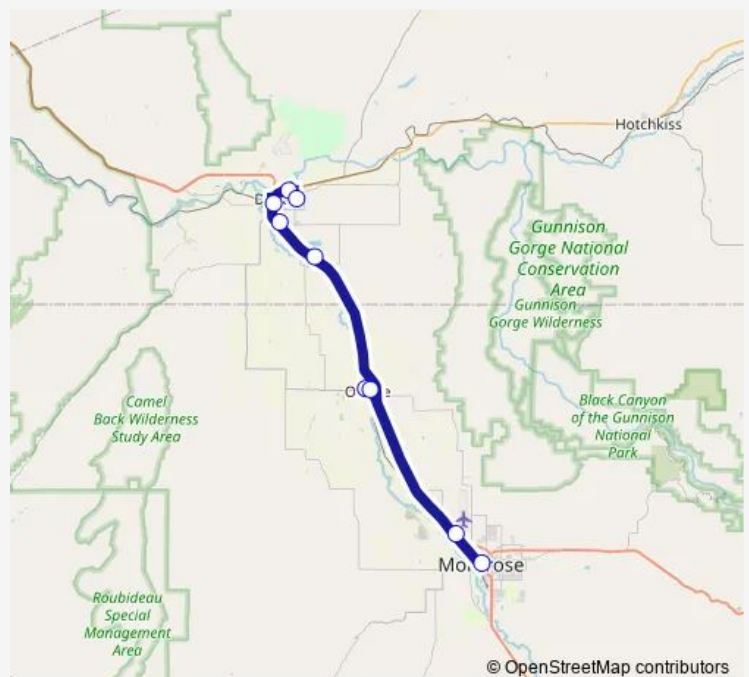

Bus MOD Express

[Go to website](#)

Direction

Montrose Transfer Point — Delta Health

9 stops

[Open route schedule](#)

Montrose Transfer Point

Montrose Regional Airport

Horton @ Main St (River Valley Health Ctr.)

Lion's Park

Technical College of the Rockies

Housing Authority

Downtown 5th & Meeker

Circle Dr. River Valley/Walmart

Delta Health

Route schedule

Montrose Transfer Point — Delta Health

Monday 06:00-17:00

Tuesday 06:00-17:00

Wednesday 06:00-17:00

Thursday 06:00-17:00

Friday 06:00-17:00

Saturday —

Sunday —

Route info

Direction: Montrose Transfer Point

Stops: 9

Trip Duration: 1 hour 0 min

© OpenStreetMap contributors

MOD Express

BusMaps