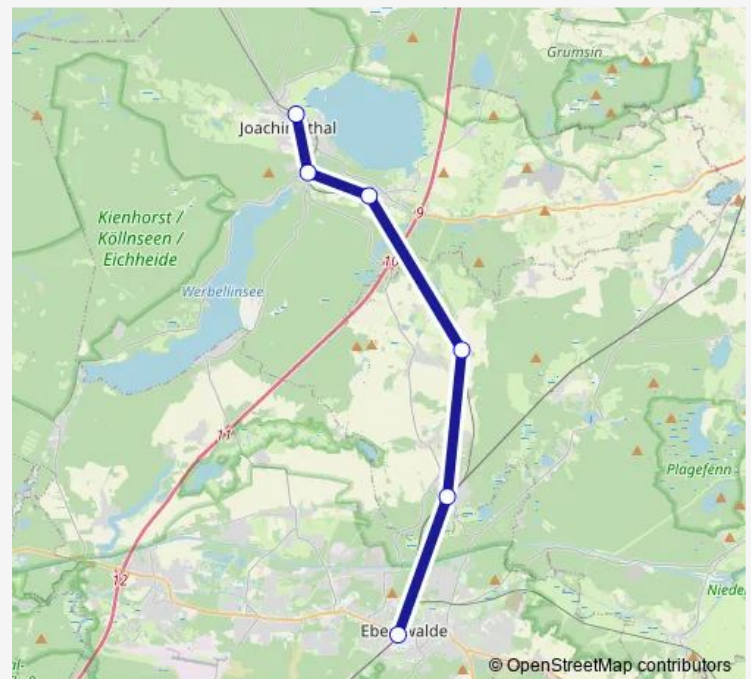

Bus Rb63

[Go to website](#)

Direction

Joachimsthal, Bahnhof — Eberswalde, Hauptbahnhof

6 stops

[Open route schedule](#)

Joachimsthal, Bahnhof

Joachimsthal, Kaiserbahnhof

Wednesday —

Thursday —

Friday —

Saturday 06:25-08:25

Sunday 07:25-08:25

Route info

Direction: Joachimsthal, Bahnhof

Stops: 6

Trip Duration: 0 hour 40 min

Rb63

Direction

Eberswalde, Hauptbahnhof — Joachimsthal, Bahnhof

6 stops

[Open route schedule](#)

Eberswalde, Hauptbahnhof

Britz, Bahnhof

Wednesday 22:02-23:02

Thursday 22:02-23:02

Friday 22:02-23:02

Saturday 00:02-23:02

Sunday 00:02-23:02

Route info

Direction: Eberswalde, Hauptbahnhof

Stops: 6