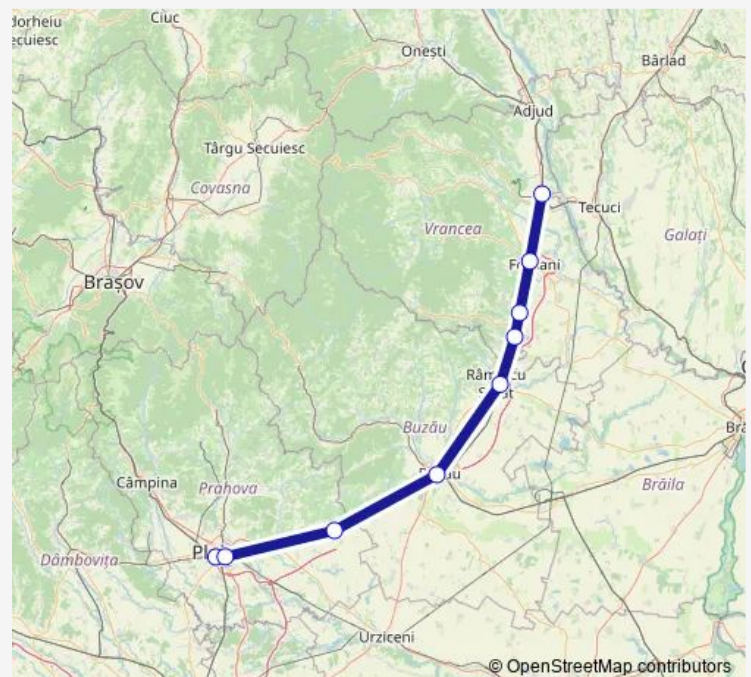

Rail R-E: Ploiești Vest - Mărășești R-E: Ploiești Vest - Ploiești Sud - Mizil - Buzău - Râmnicu Sărat - Sihlea Hm. - Gugești - Focșani - Mărășești

[Go to website](#)

Direction

Ploiești Vest — Mărășești

9 stops

[Open route schedule](#)

Ploiești Vest

Ploiești Sud

Mizil

Buzău

Râmnicu Sărat

Sihlea Hm.

Gugești

Focșani

Mărășești

Route schedule

Ploiești Vest — Mărășești

Monday 08:33-14:46

Tuesday 08:33-14:46

Wednesday 08:33-14:46

Thursday 08:33-14:46

Friday 08:33-14:46

Saturday 08:33-14:46

Sunday 08:33-14:46

Route info

Direction: Ploiești Vest

Stops: 9

Trip Duration: 2 hour 50 min

R-E: Ploiești Vest - Mărășești Rail time schedules and route maps are available in an offline PDF at busmaps.com. Use the busmaps.com website to see live bus times, train schedule or subway schedule, and step-by-step directions for all public transit in Ploiesti