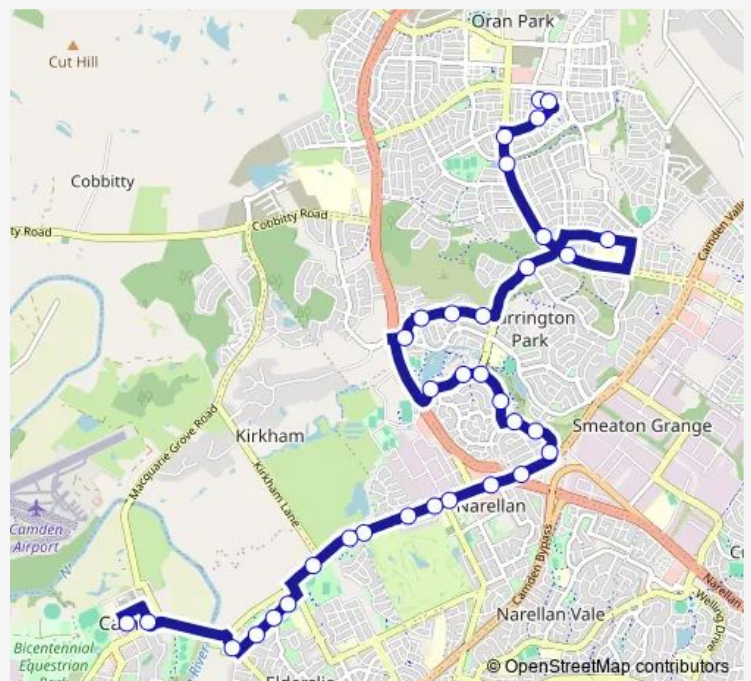

Harrington Grove Country Club, Harrington Pkwy

Glenrowan Dr Opp Mare Ct

Glenrowan Dr Opp Forest Reserve

Glenrowan Dr At John Mclennon Cct

Hillside Dr At Royal George Dr

Murdoch Reserve, Fairwater Dr

Harrington Plaza, Fairwater Dr

Fairwater Dr After Harrington Pkwy

Fairwater Dr After O'Meally Pl

Fairwater Dr Opp Carlton St

Fairwater Dr Opp Bentella Rd

Fairwater Dr Before Camden Valley Way

Camden Valley Way Opp Sharman Cl

Route schedule

Route info

Direction: Oran Park Anglican College, Shannon Way

Stops: 34

Trip Duration: 0 hour 38 min

6520 — Oran Park PS to Camden

Camden Valley Way Opp Narellan Town Centre

Narellan Public School, Camden Valley Way

Camden Valley Way At Wilson Cres

Camden Valley Way Before Wilson Cres

Camden Valley Way Opp 181a

Herberts Hill Reserve, Camden Valley Way

Kirkham Park, Camden Valley Way

Elderslie High School, Harrington St