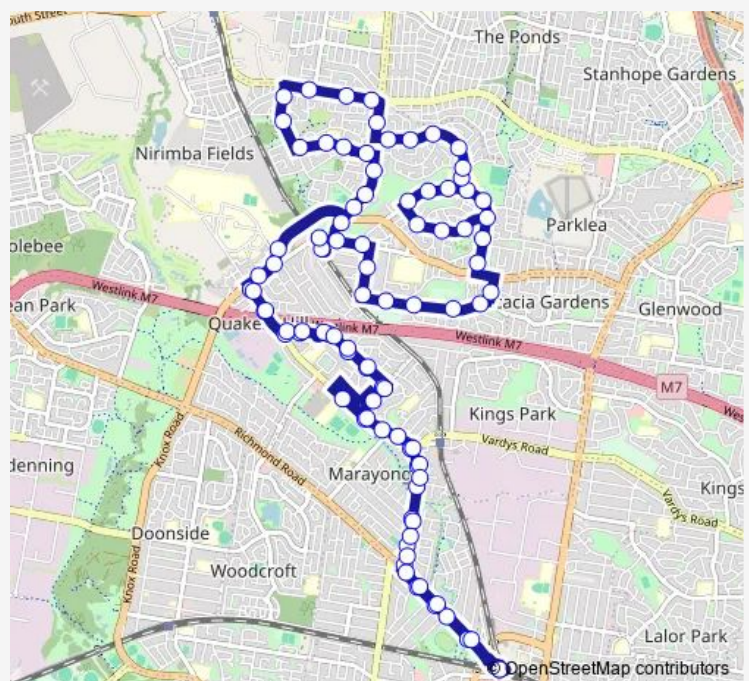

### Route schedule

Blacktown Interchange — Blacktown Interchange

Monday 15:16

Tuesday 15:16

Wednesday 15:16

Thursday 15:16

Friday 15:16

Saturday —

### Route info

Direction: Blacktown Interchange

Stops: 90

Trip Duration: 1 hour 3 min

6520 — Blacktown Station to Blacktown Station via Quakers Hill

Quakers Rd At Elwood Cres

Quakers Hill Pkwy After Quakers Rd