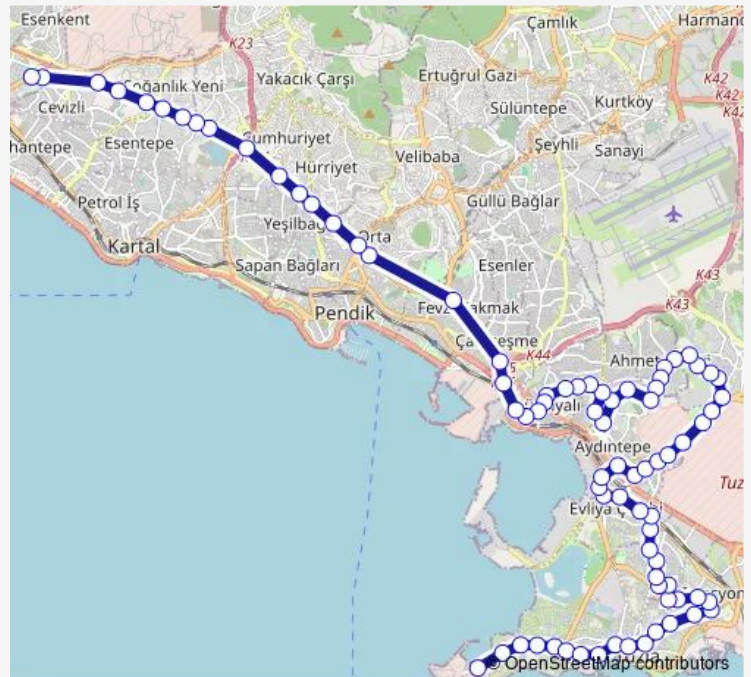

Thursday 06:00-21:40

Friday 06:00-21:40

Saturday 06:00-19:00

Sunday 10:55-13:55

Route info

Direction: DENİZ HARP OKULU

Stops: 81

Trip Duration: 1 hour 16 min