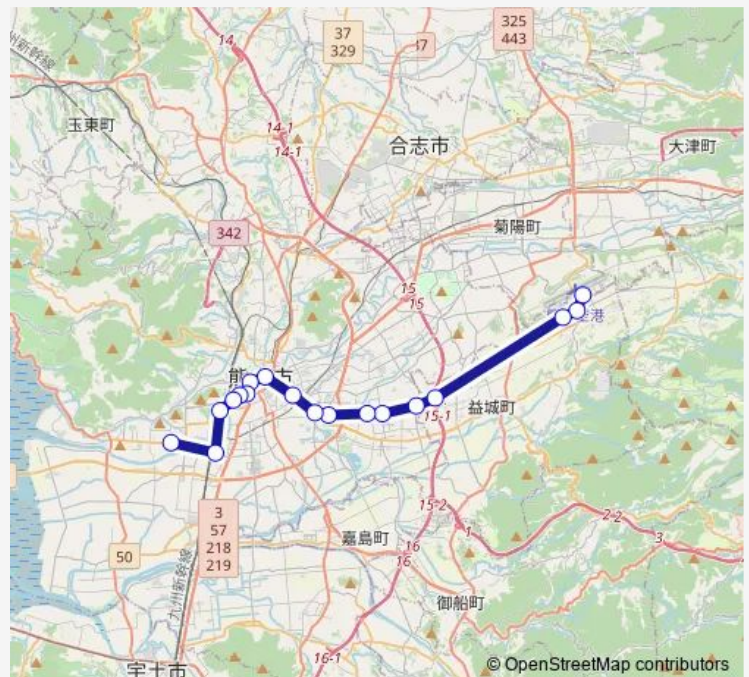

### Direction

undefined — undefined

0 stops

[Open route schedule](#)

### Route schedule

undefined — undefined

Monday	14:15
Tuesday	14:15
Wednesday	14:15
Thursday	14:15
Friday	14:15
Saturday	14:15
Sunday	14:15

### Route info

Direction:

Stops: 0

Trip Duration: — min

■ AP-3 : 阿蘇くまもと空港→グランメッセ~県庁前→西部車庫

Bus time schedules and route maps are available in an offline PDF at [busmaps.com](https://busmaps.com). Use the [busmaps.com](https://busmaps.com) website to see live bus times, train schedule or subway schedule, and step-by-step directions for all public transit in Kumamoto