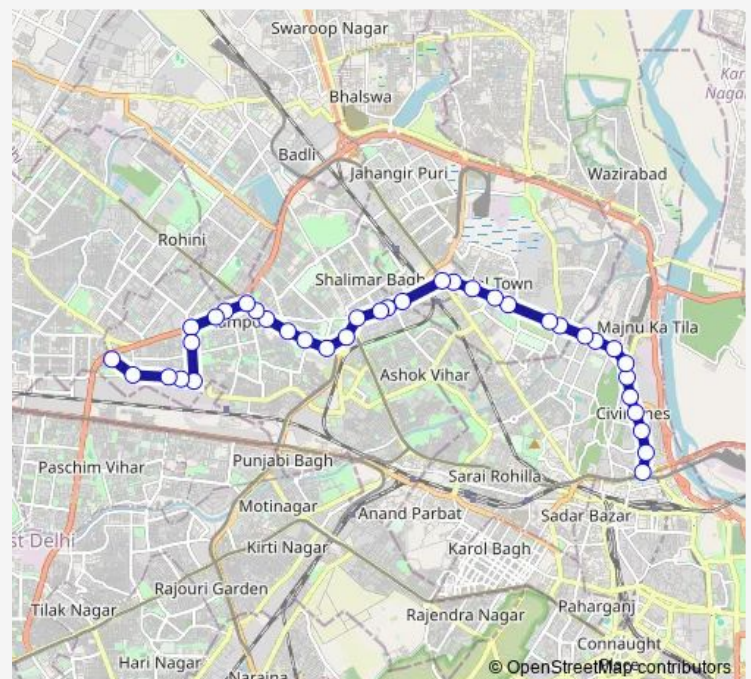

Ashok Vihar Crossing

Shalimar Bagh Richi Rich

Prem Bari Pul

Route schedule

Isbt Nityanand Marg — West Enclave / Sansad Vihar (T)

Monday 07:36-20:36

Tuesday 07:36-20:36

Wednesday 07:36-20:36

Thursday 07:36-20:36

Friday 07:36-20:36

Saturday 07:36-20:36

Sunday 07:36-20:36

Route info

Direction: Isbt Nityanand Marg

Stops: 37

Trip Duration: 1 hour 8 min