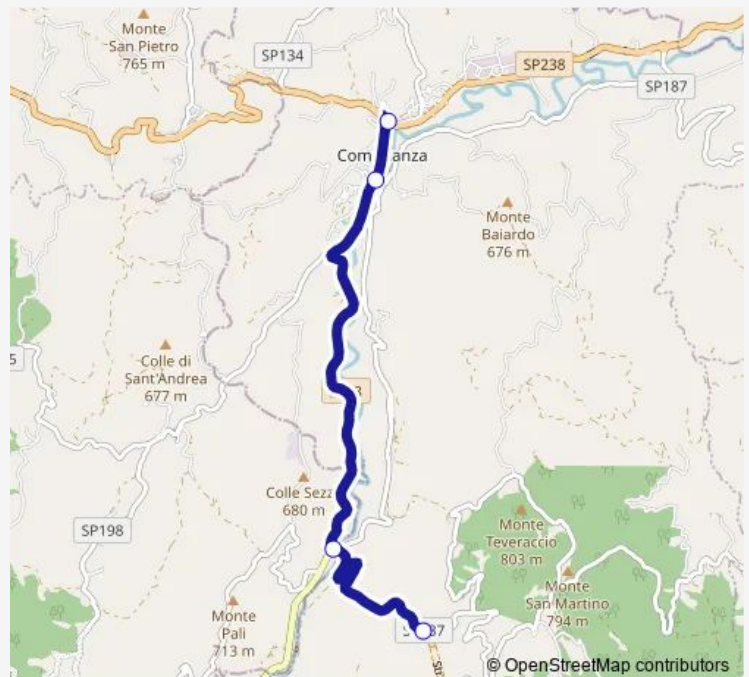

## Bus Comunanza-Ponte ASO-Bivio Croce DI Casale

[Go to website](#)**Direction**

Comunanza - VIA Roma — Bivio Croce DI Casale

4 stops

[Open route schedule](#)

Comunanza - VIA Roma

Comunanza - Conad

Ponte Aso

Bivio Croce DI Casale

**Route schedule**

Comunanza - VIA Roma — Bivio Croce DI Casale

Monday	14:40
Tuesday	14:40
Wednesday	14:40
Thursday	14:40
Friday	14:40
Saturday	14:40
Sunday	—

**Route info**

Direction: Comunanza - VIA Roma

Stops: 4

Trip Duration: 0 hour 8 min

Comunanza-Ponte ASO-Bivio Croce DI Casale

**BusMaps**

Bus time schedules and route maps are available in an offline PDF at [busmaps.com](https://busmaps.com). Use the [busmaps.com](https://busmaps.com) website to see live bus times, train schedule or subway schedule, and step-by-step directions for all public transit in Comunanza