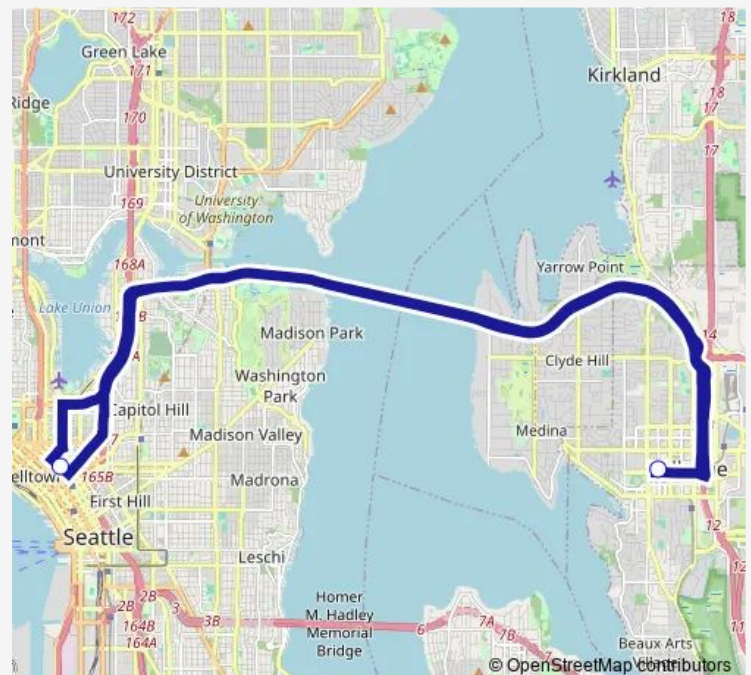

Bus Route 31

[Go to website](#)

Direction

Everest — Doppler (Sea40)

2 stops

[Open route schedule](#)

Everest

Doppler (Sea40)

Route schedule

Everest — Doppler (Sea40)

Monday 07:45-17:00

Tuesday 07:45-17:00

Wednesday 07:45-17:00

Thursday 07:45-17:00

Friday 07:45-17:00

Saturday —

Sunday —

Route info

Direction: Everest

Stops: 2

Trip Duration: 0 hour 30 min

Route 31

Route 31 Bus time schedules and route maps are available in an offline PDF at busmaps.com. Use the busmaps.com website to see live bus times, train schedule or subway schedule, and step-by-step directions for all public transit in