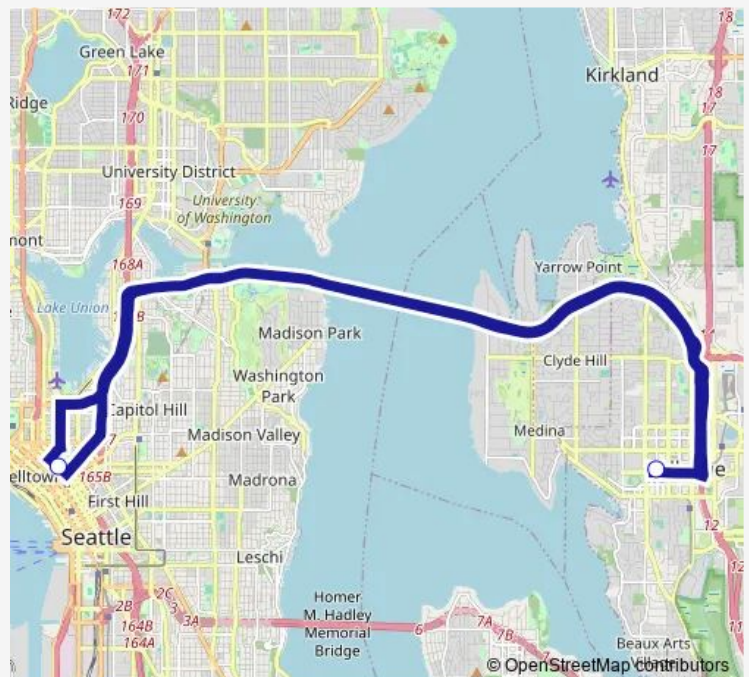

## Bus Route 31

[Go to website](#)

### Direction

Everest — Doppler (Sea40)

2 stops

[Open route schedule](#)

Everest

Doppler (Sea40)

### Route schedule

Everest — Doppler (Sea40)

Monday 07:45-17:00

Tuesday 07:45-17:00

Wednesday 07:45-17:00

Thursday 07:45-17:00

Friday 07:45-17:00

Saturday —

### Route info

Direction: Everest

Stops: 2

Trip Duration: 0 hour 30 min

Route 31

Route 31 Bus time schedules and route maps are available in an offline PDF at [busmaps.com](https://busmaps.com). Use the [busmaps.com](https://busmaps.com) website to see live bus times, train schedule or subway schedule, and step-by-step directions for all public transit in Seattle