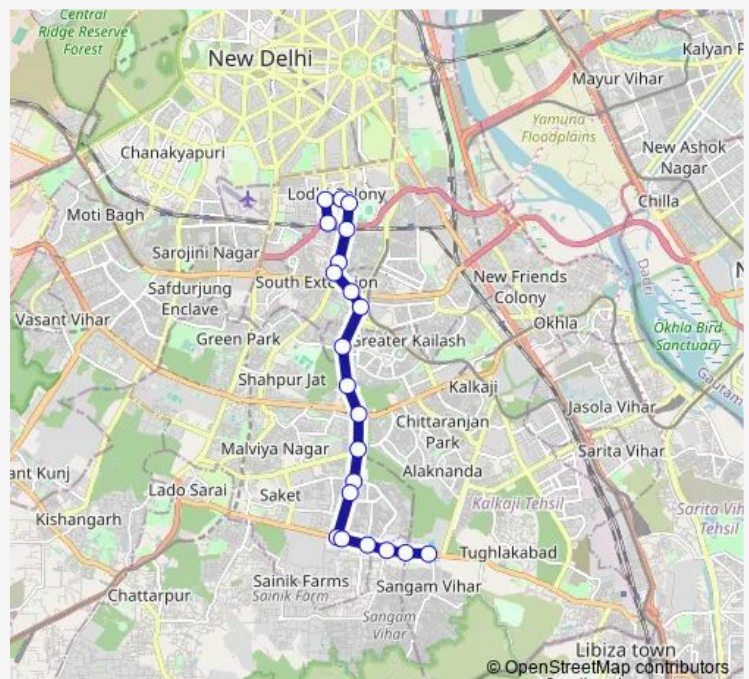

### Route schedule

Kushak Nallah Depot — Hamdard Nagar / Sangam Vihar

Monday 05:24

Tuesday 05:24

Wednesday 05:24

Thursday 05:24

Friday 05:24

Saturday 05:24

### Route info

Direction: Kushak Nallah Depot

Stops: 21

Trip Duration: 0 hour 45 min

448stlup

BusMaps

448stlup Bus time schedules and route maps are available in an offline PDF at [busmaps.com](https://busmaps.com). Use the [busmaps.com](https://busmaps.com) website to see live bus times, train schedule or subway schedule, and step-by-step directions for all public transit in Defence Colony