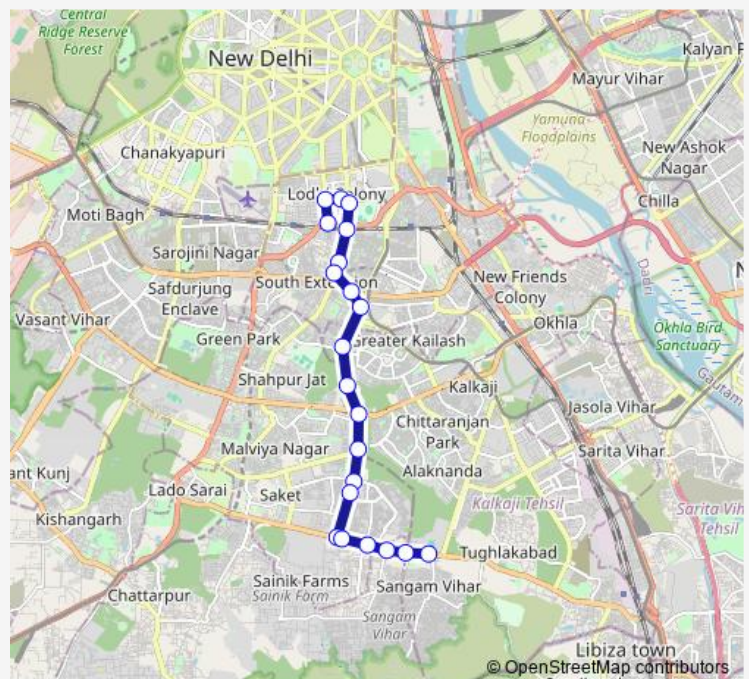

### Route schedule

Kushak Nallah Depot — Hamdard Nagar / Sangam Vihar

Monday 05:24

Tuesday 05:24

Wednesday 05:24

Thursday 05:24

Friday 05:24

Saturday 05:24

### Route info

Direction: Kushak Nallah Depot

Stops: 21

Trip Duration: 0 hour 45 min

448stlup

BusMaps

448stlup Bus time schedules and route maps are available in an offline PDF at [busmaps.com](https://busmaps.com). Use the [busmaps.com](https://busmaps.com) website to see live bus times, train schedule or subway schedule, and step-by-step directions for all public transit in Defence Colony